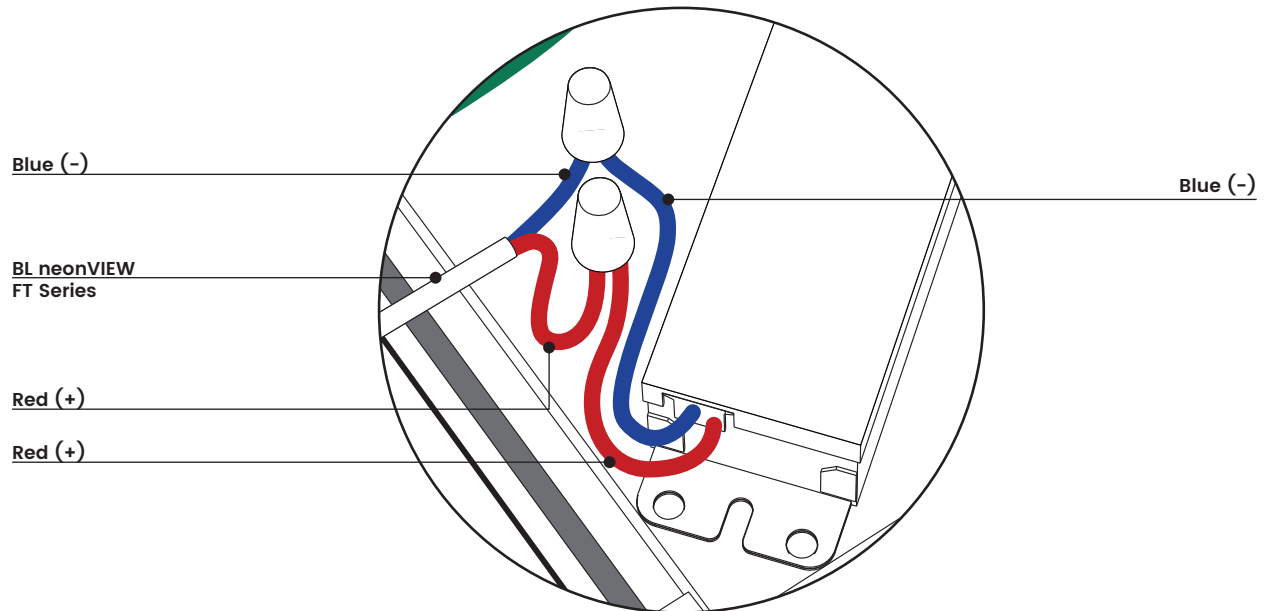

blighting.com

BL neonVIEW

Diffused, Flexible, Linear LED Lighting
Flat Profile, 24VDC, Constant Voltage

FT Series

Printed

STANDARD (NON-DIM)

PROJECT

CLIENT