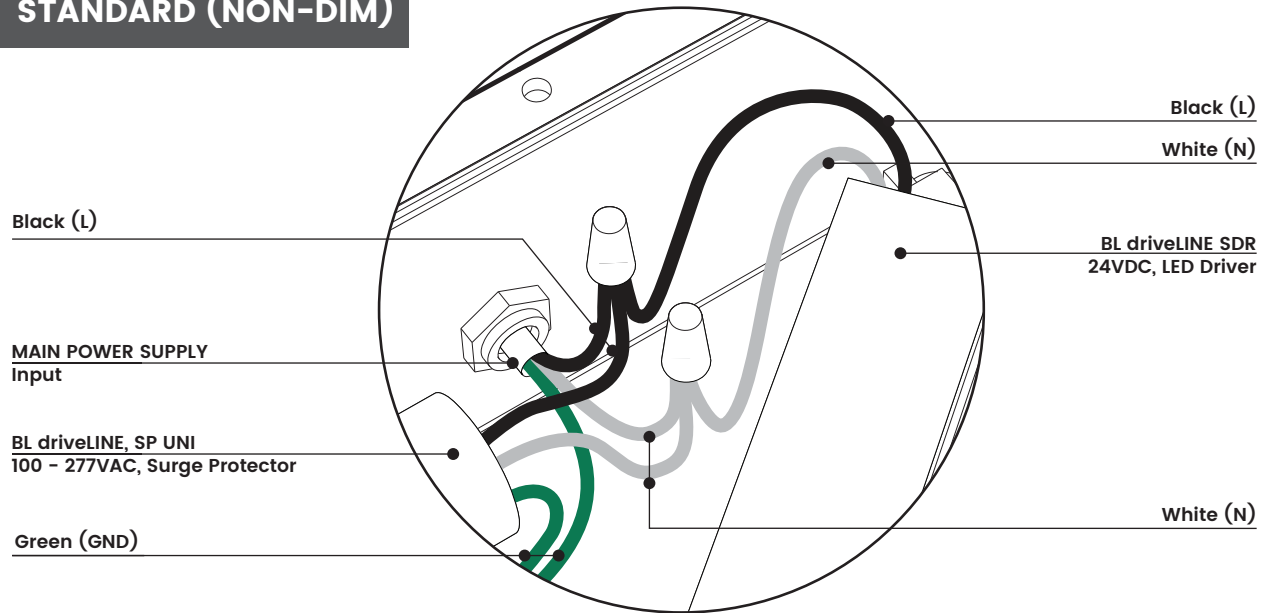

blighting.com

BL neonVIEW

Diffused, Flexible, Linear LED Lighting
Flat Profile, 24VDC, Constant Voltage

FT Series

Printed

STANDARD (NON-DIM)

PROJECT

CLIENT