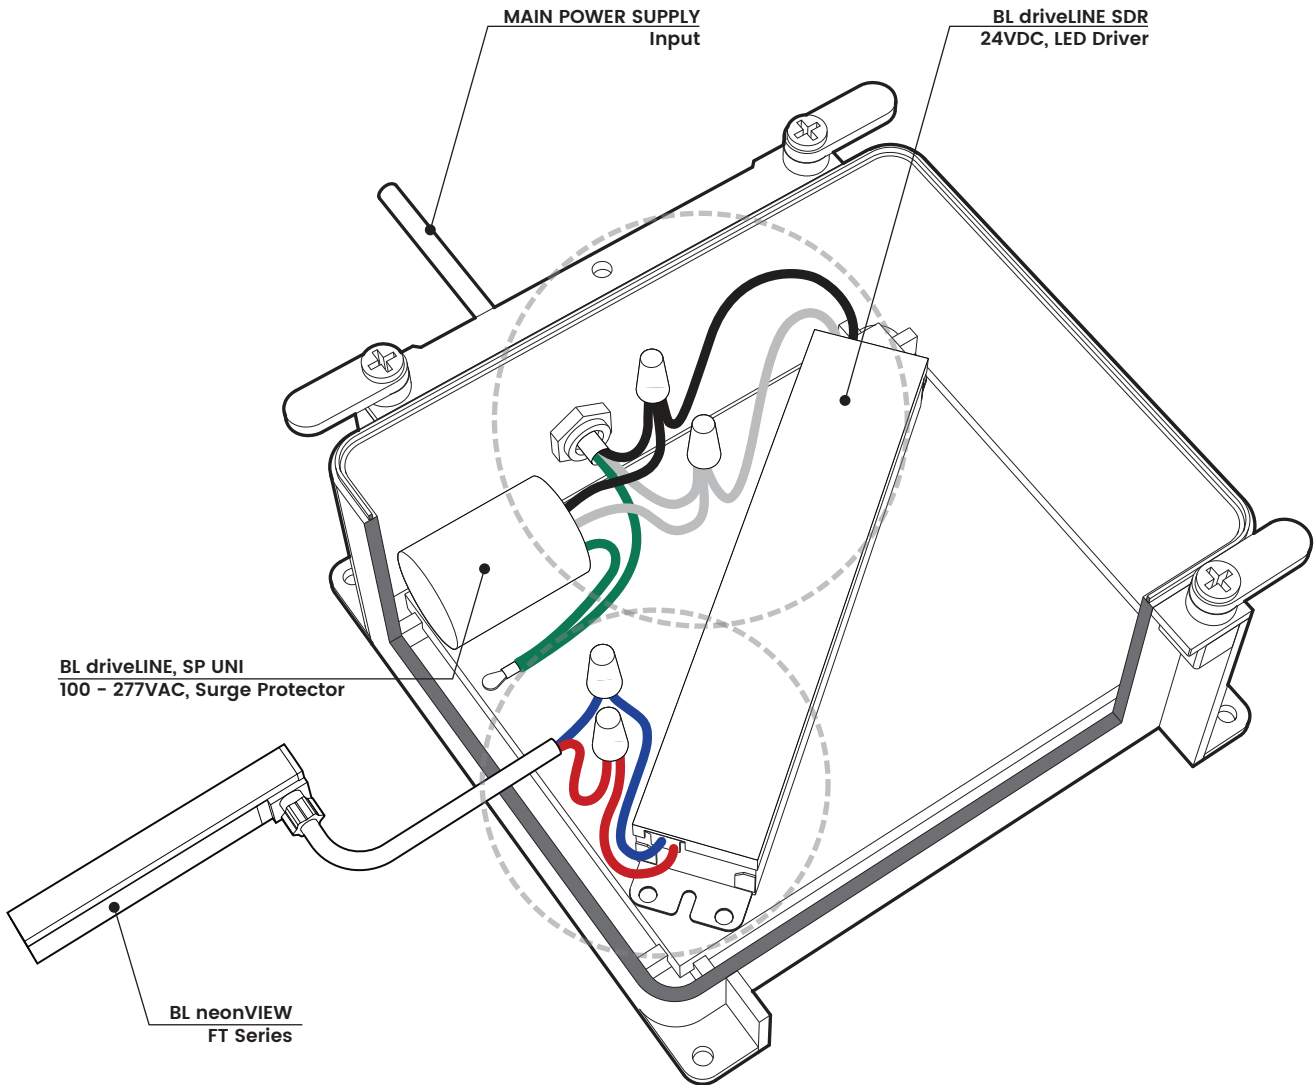

BL neonVIEW

Diffused, Flexible, Linear LED Lighting
Flat Profile, 24VDC, Constant Voltage

FT Series

Printed

STANDARD (NON-DIM)

PROJECT

CLIENT

TYPE

Solid State Lighting is sensitive to power fluctuations
Surge protection is highly recommended for all LED lighting products and should be on a designated circuit to protect against premature failure
Lack of surge protection may void your warranty