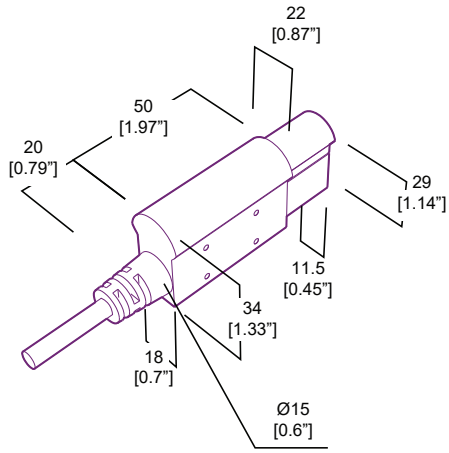

**blighting.com**

**BL neonVIEW**

Diffused, Flexible, Linear LED Lighting  
IC Dome Type, 24VDC

**IC DM Series**

CHASE

Printed

**Dimensions (IP68)**

**End Connector**

Part# NVTK68EC

**Back Connector**

Part# NVTK68BC

**End Cap**

**Left Side Connector**

Part# NVTK68RSC

**Right Side Connector**

Part# NVTK68LSC