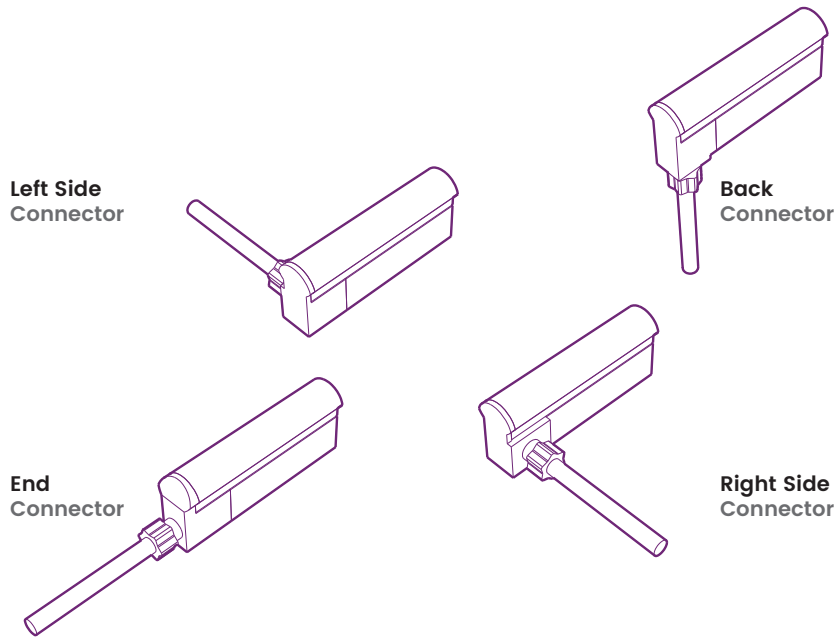

**blighting.com**

**BL neonVIEW**

Diffused, Flexible, Linear LED Lighting  
IC Dome Type, 24VDC

**IC DM Series**

CHASE

Printed

**Connector Orientation**

**Dimensions (IP65)**

**End Connector**

Part# NVTK65

**End Cap**

PROJECT

CLIENT

TYPE

Solid State Lighting is sensitive to power fluctuations  
Surge protection is highly recommended for all LED lighting products and should be on a designated circuit to protect against premature failure  
Lack of surge protection may void your warranty