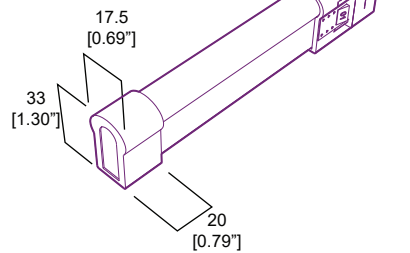

End Cap

PROJECT

CLIENT

TYPE

Solid State Lighting is sensitive to power fluctuations
Surge protection is highly recommended for all LED lighting products and should be on a designated circuit to protect against premature failure
Lack of surge protection may void your warranty

For more information, please download the
BL LIGHTING catalogue

BL LIGHTING. ILLUMINATE EVERYTHING

111 - 8838 Heather St. Vancouver, BC, Canada. V6P 3S8
P: 1-604-874-4405 E: info@blighting.com
Copyright © BL INNOVATIVE LIGHTING. All Rights Reserved.

blighting.com