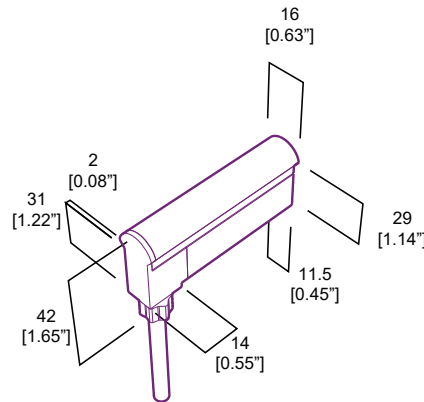

**blighting.com**

**BL neonVIEW**

Diffused, Flexible, Linear LED Lighting  
IC Dome Type, 24VDC

**IC DM Series**

CHASE

Printed

**Dimensions (IP67 Seamless)**

**End Connector**

Part# NVTK67SMEC

**Back Connector**

Part# NVTK67SMBC

**End Cap**

**Right Side Connector**

Part# NVTK67SMRSC

**Left Side Connector**

Part# NVTK67SMLSC