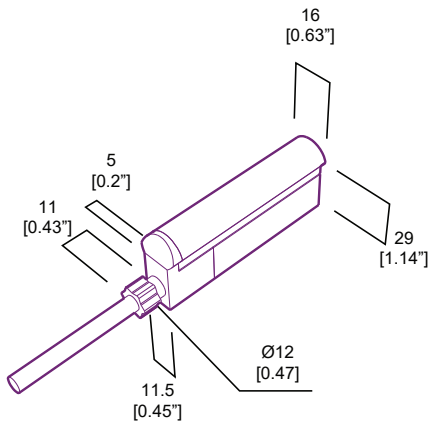

**blighting.com**

**BL neonVIEW**

Diffused, Flexible, Linear LED Lighting  
IC Dome Type, 24VDC

**IC DM Series**

CHASE

Printed

**Dimensions (IP67 Seamless)**

**End Connector**

Part# NVTK67SMEC

**Back Connector**

Part# NVTK67SMBC

**End Cap**

**Right Side Connector**

Part# NVTK67SMRSC

**Left Side Connector**

Part# NVTK67SMLSC