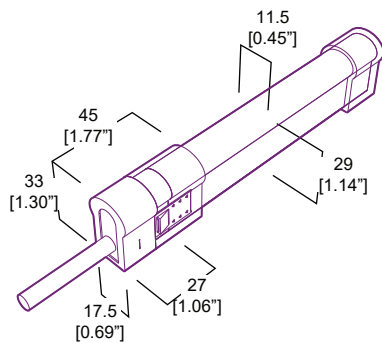

BL neonVIEW

Diffused, Flexible, Linear LED Lighting
IC Dome Type, 24VDC

IC DM Series

CHASE

Printed

Connector Orientation

Dimensions (IP65)

End Connector

Part# NVTK65

End Cap

PROJECT

CLIENT

TYPE

Solid State Lighting is sensitive to power fluctuations
Surge protection is highly recommended for all LED lighting products and should be on a designated circuit to protect against premature failure
Lack of surge protection may void your warranty

For more information, please download the
BL LIGHTING catalogue

BL LIGHTING. ILLUMINATE EVERYTHING

111 - 8838 Heather St. Vancouver, BC, Canada. V6P 3S8
P: 1-604-874-4405 E: info@blighting.com
Copyright © BL INNOVATIVE LIGHTING. All Rights Reserved.

blighting.com