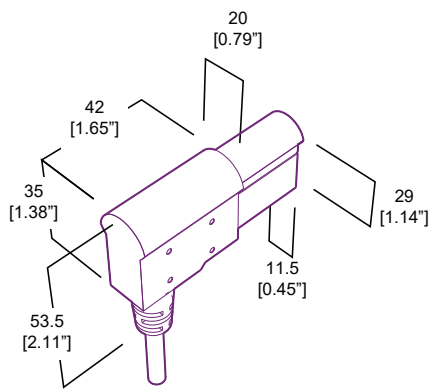

**blighting.com**

**BL neonVIEW**

Diffused, Flexible, Linear LED Lighting  
IC Dome Type, 24VDC

**IC DM Series**

CHASE

Printed

**Dimensions (IP68)**

**End Connector**

Part# NVTK68EC

**Back Connector**

Part# NVTK68BC

**End Cap**

**Left Side Connector**

Part# NVTK68RSC

**Right Side Connector**

Part# NVTK68LSC