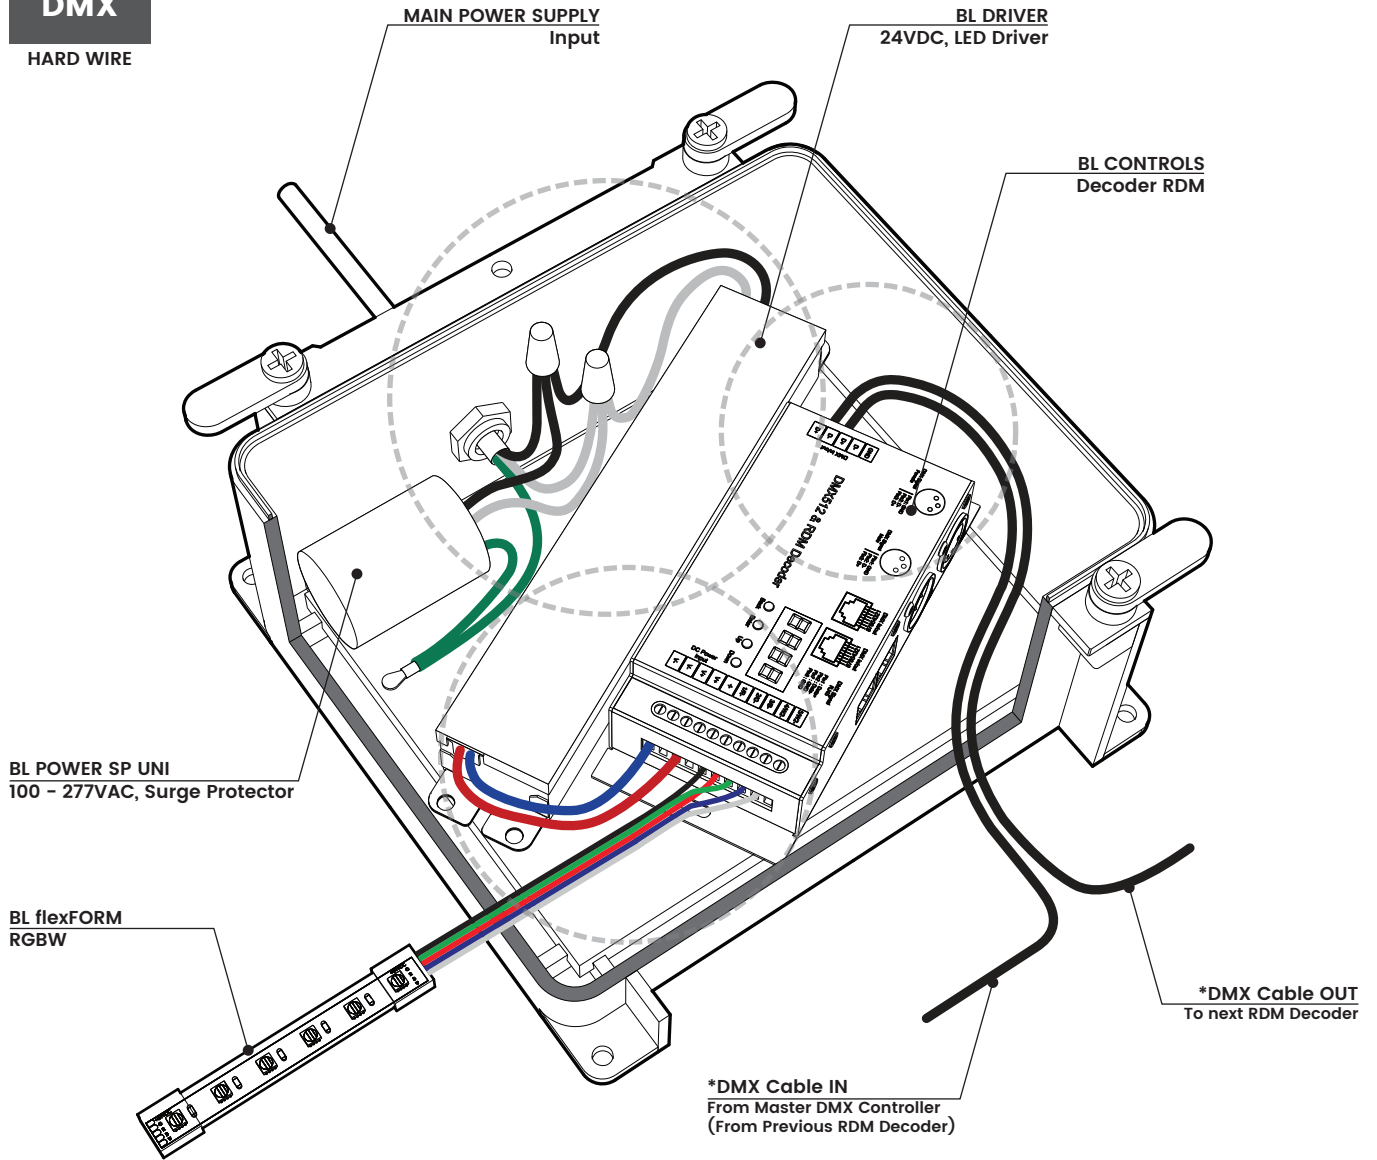

BL flexFORM

Flexible, Linear LED Strip Lighting
Polychromatic, 24VDC, Constant Voltage

RGBW Series

Printed

DMX

HARD WIRE

*All devices in a DMX512 system must be connected in a "daisy chain" fashion.

PROJECT