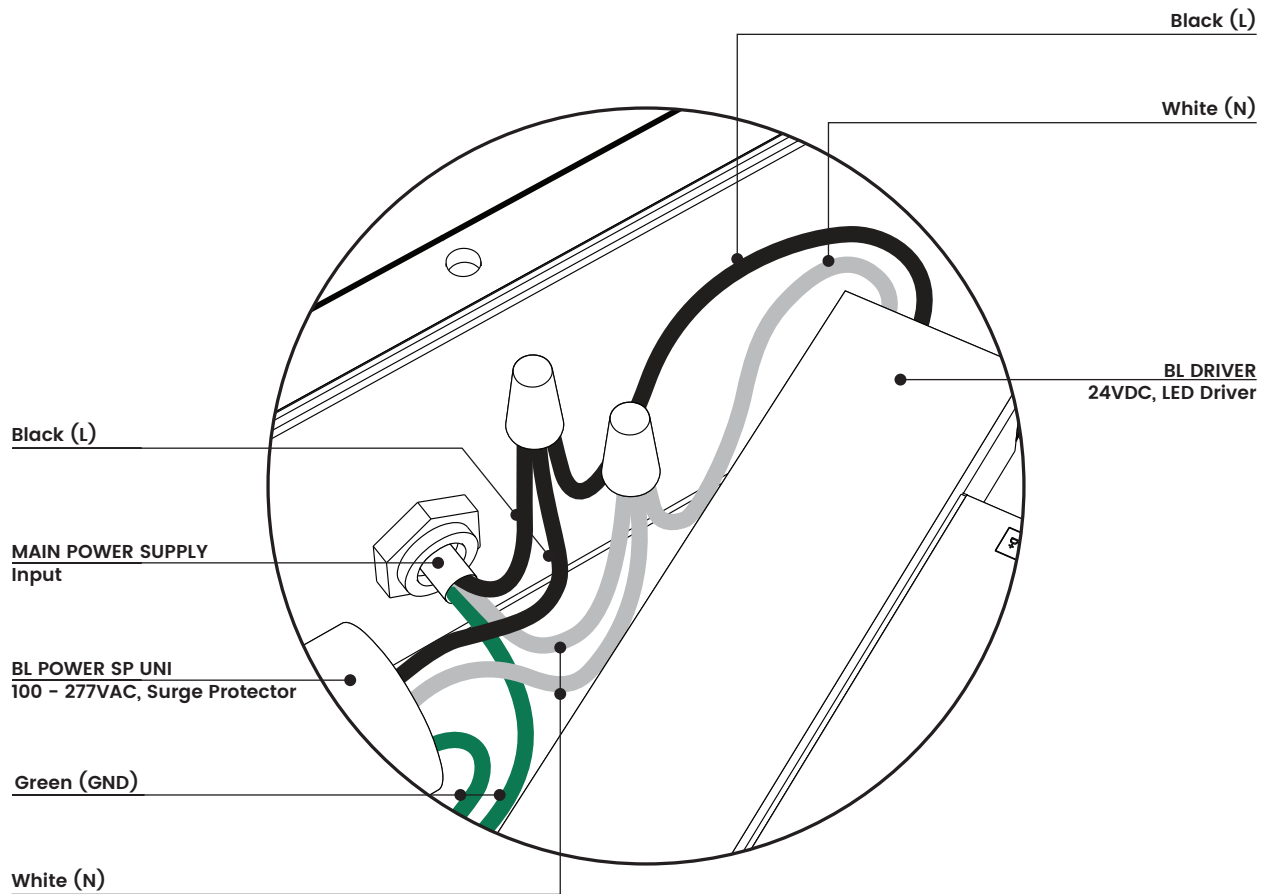

blighting.com

BL flexFORM

Flexible, Linear LED Strip Lighting
Polychromatic, 24VDC, Constant Voltage

RGBW Series

Printed

DMX

HARD WIRE

PROJECT CLIENT TYPE