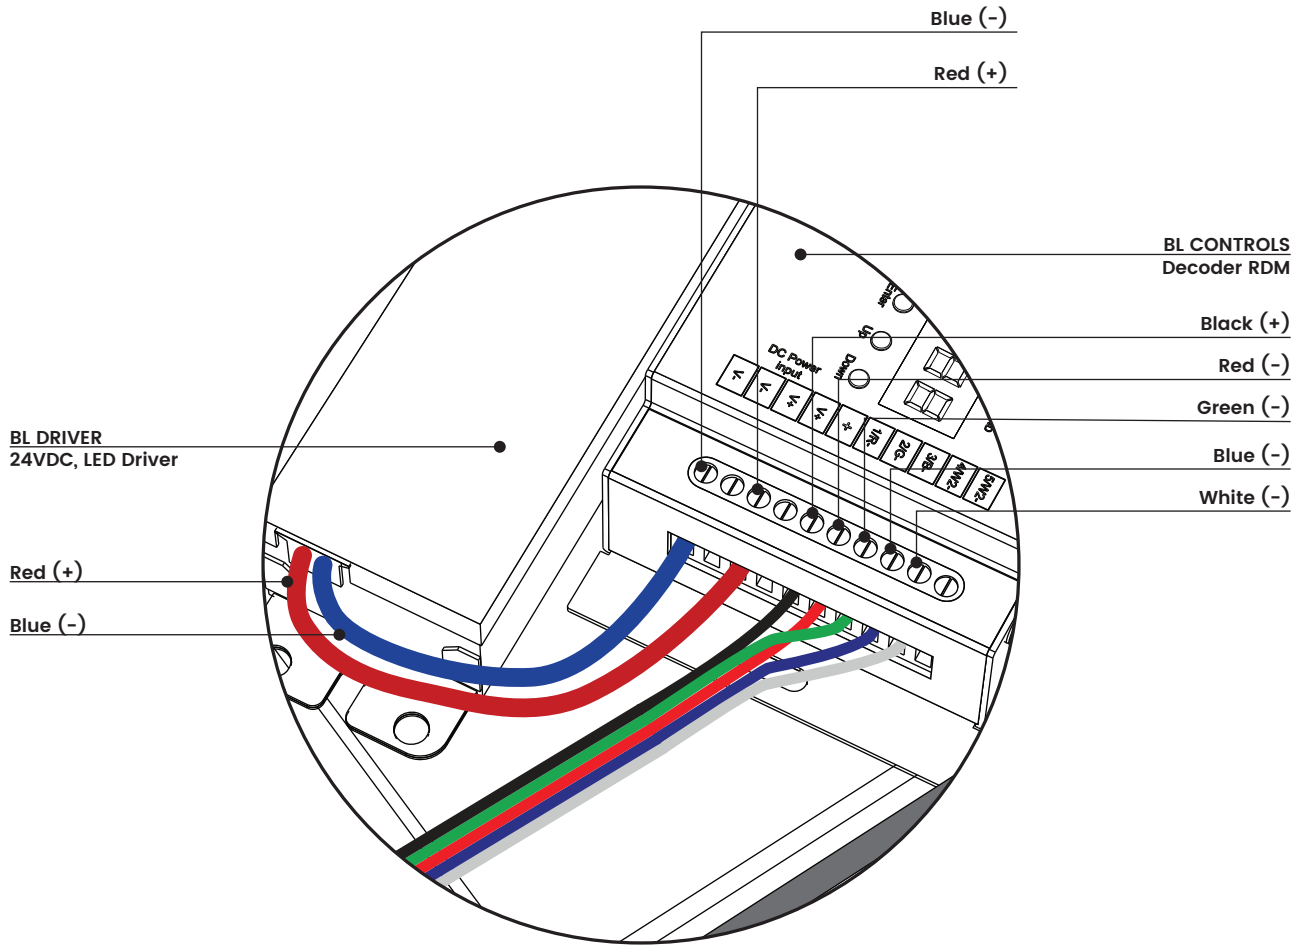

blighting.com

BL flexFORM

Flexible, Linear LED Strip Lighting
Polychromatic, 24VDC, Constant Voltage

RGBW Series

Printed

DMX

HARD WIRE

PROJECT CLIENT TYPE