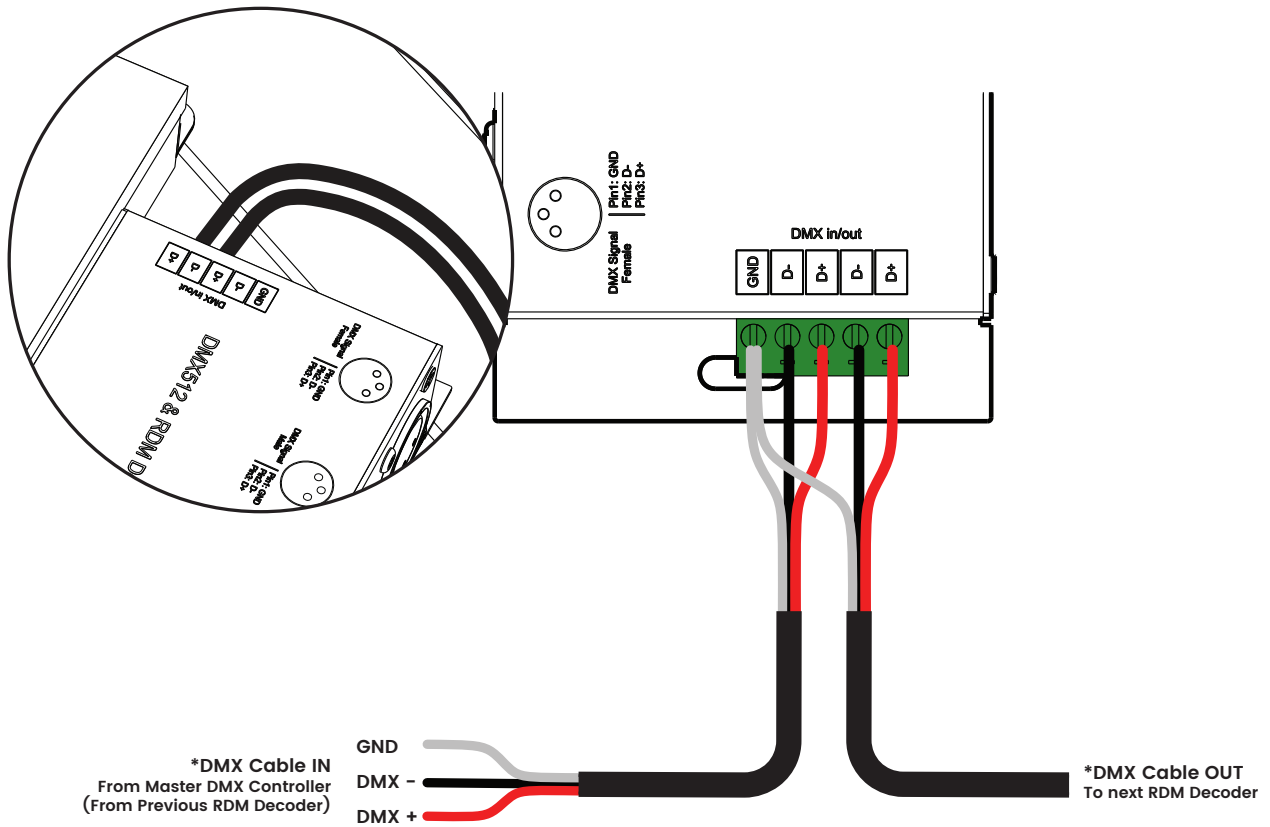

bllighting.com

BL flexFORM

Flexible, Linear LED Strip Lighting
Polychromatic, 24VDC, Constant Voltage

RGBW Series

Printed

DMX

HARD WIRE

*All devices in a DMX512 system must be connected in a "daisy chain" fashion.