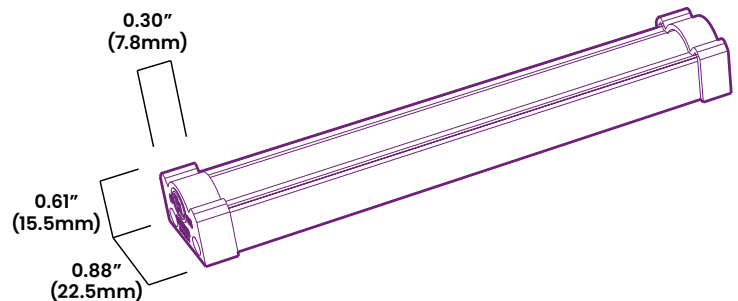

BL fixFORM SF Focus Beam

Indoor Surface Mount Aluminium Extrusion
Designed for use with BL flexFORM Series

BL fixFORM SF Focus Beam channel has a low profile, dome shaped, clear 30° beam optic, allowing for control of the beam for specific illumination requirements, in a variety of lumen packages. The standard 6ft lengths are field cuttable, and easy to install with included surface mounting clips.

Quick Ship

CLIENT	
PROJECT NAME	
LOCATION	
DATE	

Product Detail

Mechanical	Housing Construction	Aluminum Enclosure 30° Optic (100% Trans.) Anodized End Caps Stainless Steel Screws
	Stock Length	6ft (1.83m)
	Minimum Cut Length	Based on BL flexFORM Increments
Components	BL-fixFORM-SF-CH-2212-CH	Aluminum Base Track
	BL-fixFORM-SF-FB-2215-LE	30° Polycarbonate Clear Optic
	BL-fixFORM-SF-FB-2215-EC	Anodized End Cap with Screws
	BL-fixFORM-SF-CP	Steel Surface Mounting Clips
	BL-fixFORM-TC180	Multi-Track Connector, Flat 180°
Environmental	BL-fixFORM-TCX90	Multi-Track Connector, In/Out 90°
	BL-fixFORM-TCF90	Multi-Track Connector, Flat 90°
	Ingress Protection	IP20
	Certifications	cULus

Connector Options

TC180
Multi-Track Connector, Flat 180°

TCX90
Multi-Track Connector, In/Out 90°

TCF90
Multi-Track Connector, Flat 90°

Ordering

Product Code
BL-fixFORM-SF-FB-2215-FR-IP20

Dimensions

Custom channel colors are available, please consult BL Lighting for more information.