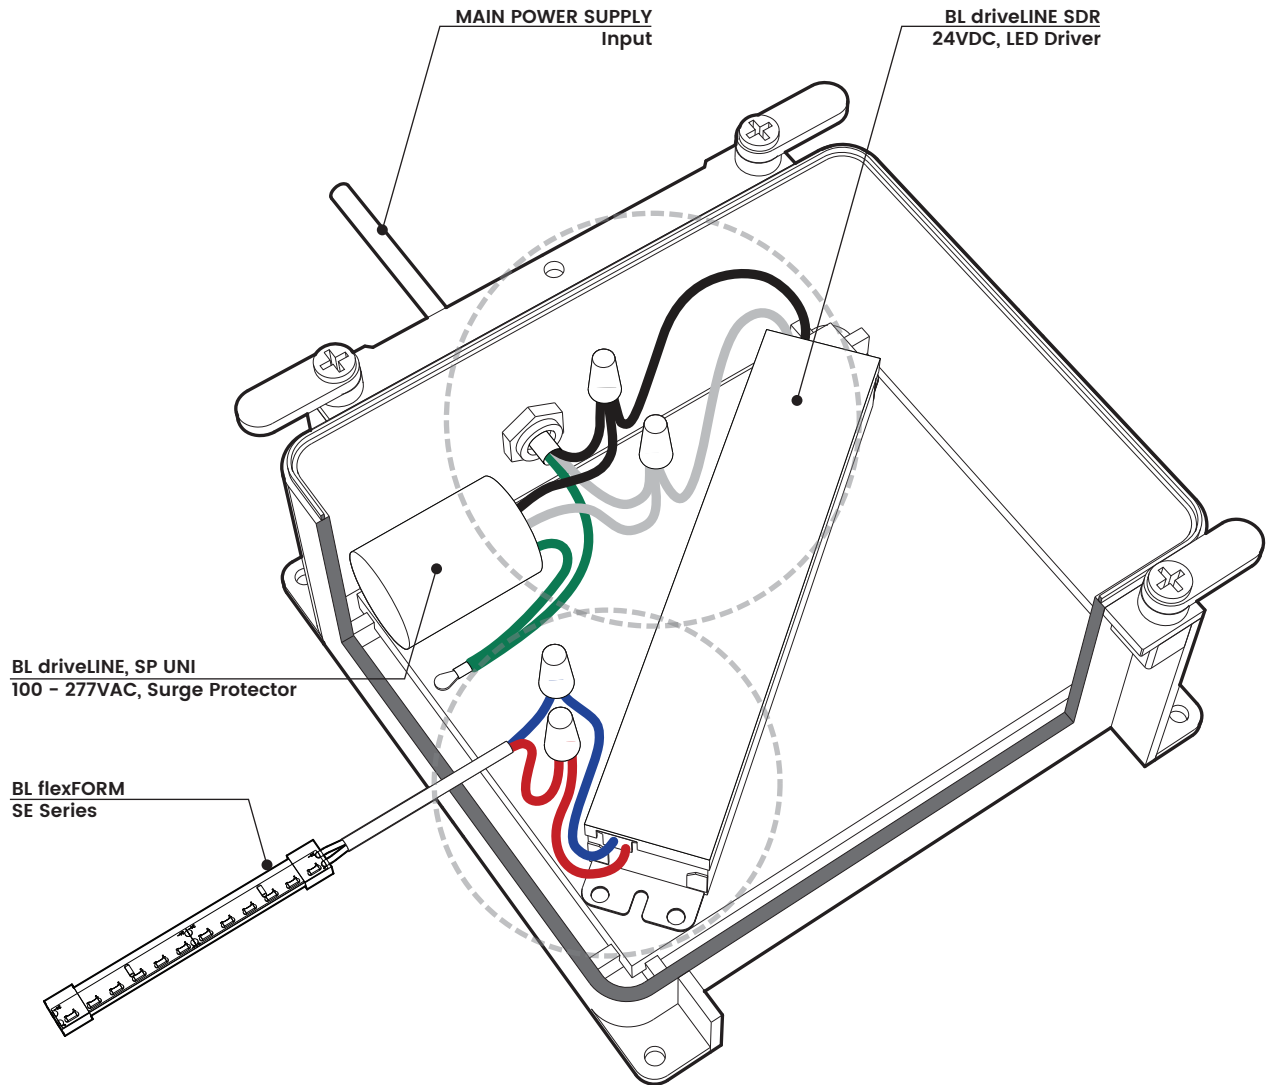

BL flexFORM

Flexible, Linear LED Strip Lighting
Monochromatic, 24VDC, Constant Voltage

SE Series

Printed

STANDARD (NON-DIM)

PROJECT

CLIENT

TYPE

Solid State Lighting is sensitive to power fluctuations
Surge protection is highly recommended for all LED lighting products and should be on a designated circuit to protect against premature failure
Lack of surge protection may void your warranty

blighting.com

BL flexFORM

Flexible, Linear LED Strip Lighting
Monochromatic, 24VDC, Constant Voltage

SE Series

Printed

STANDARD (NON-DIM)

PROJECT CLIENT TYPE

Solid State Lighting is sensitive to power fluctuations
Surge protection is highly recommended for all LED lighting products and should be on a designated circuit to protect against premature failure
Lack of surge protection may void your warranty