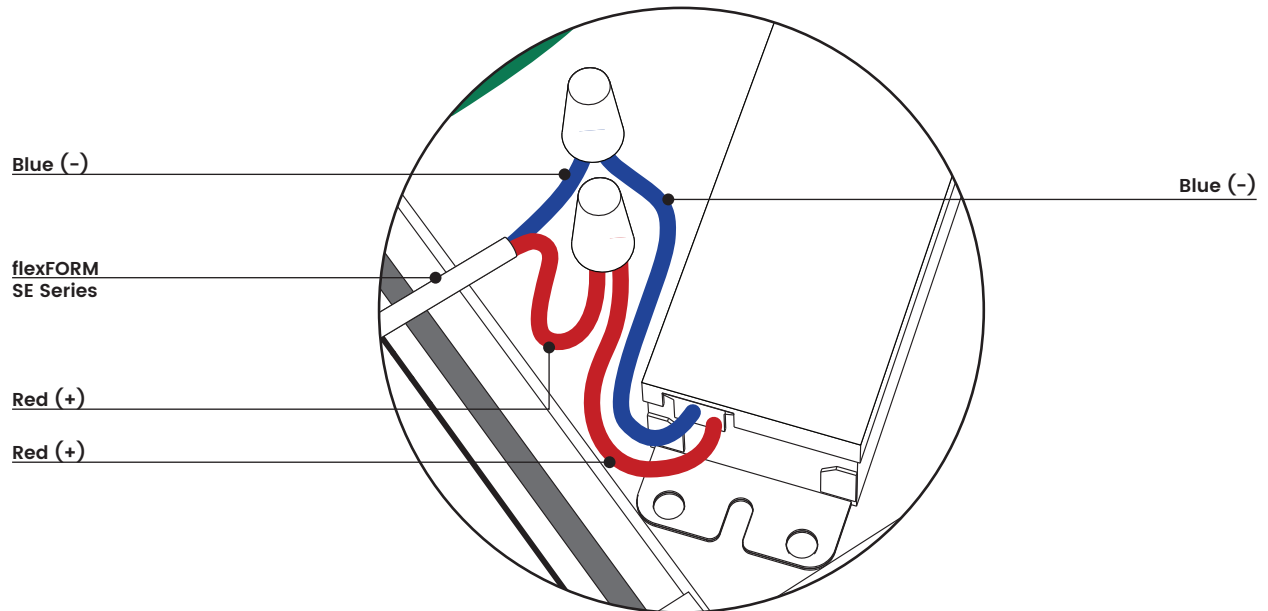

blighting.com

BL flexFORM

Flexible, Linear LED Strip Lighting
Monochromatic, 24VDC, Constant Voltage

SE Series

Printed

STANDARD (NON-DIM)

PROJECT CLIENT TYPE

Solid State Lighting is sensitive to power fluctuations
Surge protection is highly recommended for all LED lighting products and should be on a designated circuit to protect against premature failure
Lack of surge protection may void your warranty