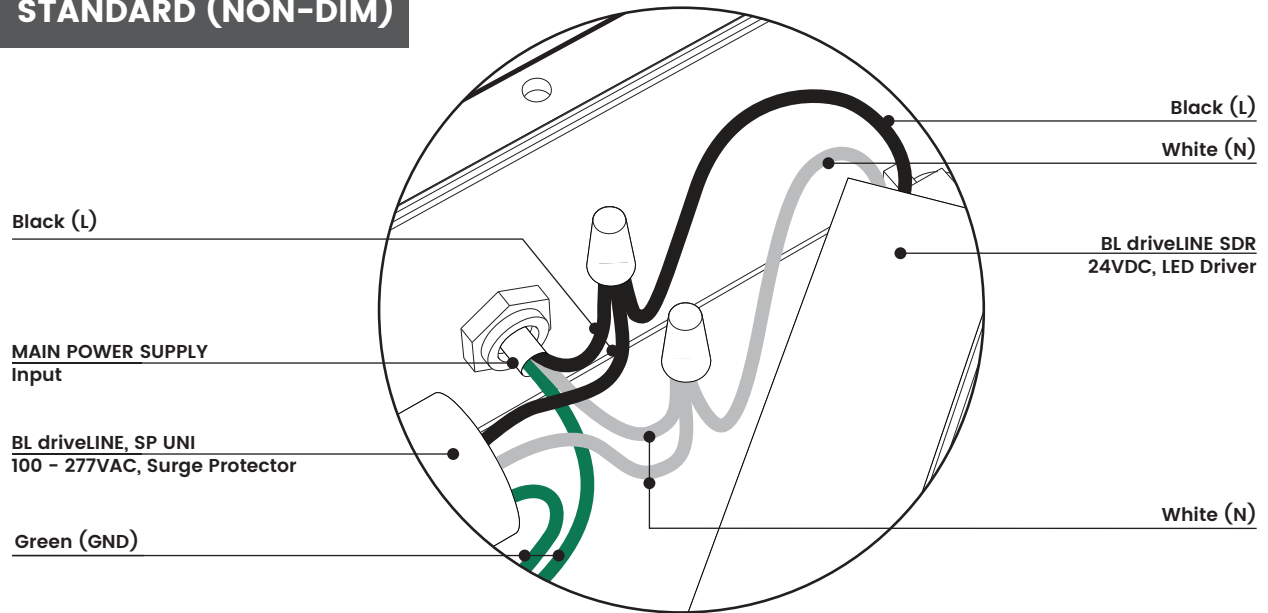

blighting.com

BL flexFORM

Flexible, Linear LED Strip Lighting
Monochromatic, 24VDC, Constant Voltage

SE Series

Printed

STANDARD (NON-DIM)

PROJECT CLIENT TYPE

Solid State Lighting is sensitive to power fluctuations
Surge protection is highly recommended for all LED lighting products and should be on a designated circuit to protect against premature failure
Lack of surge protection may void your warranty