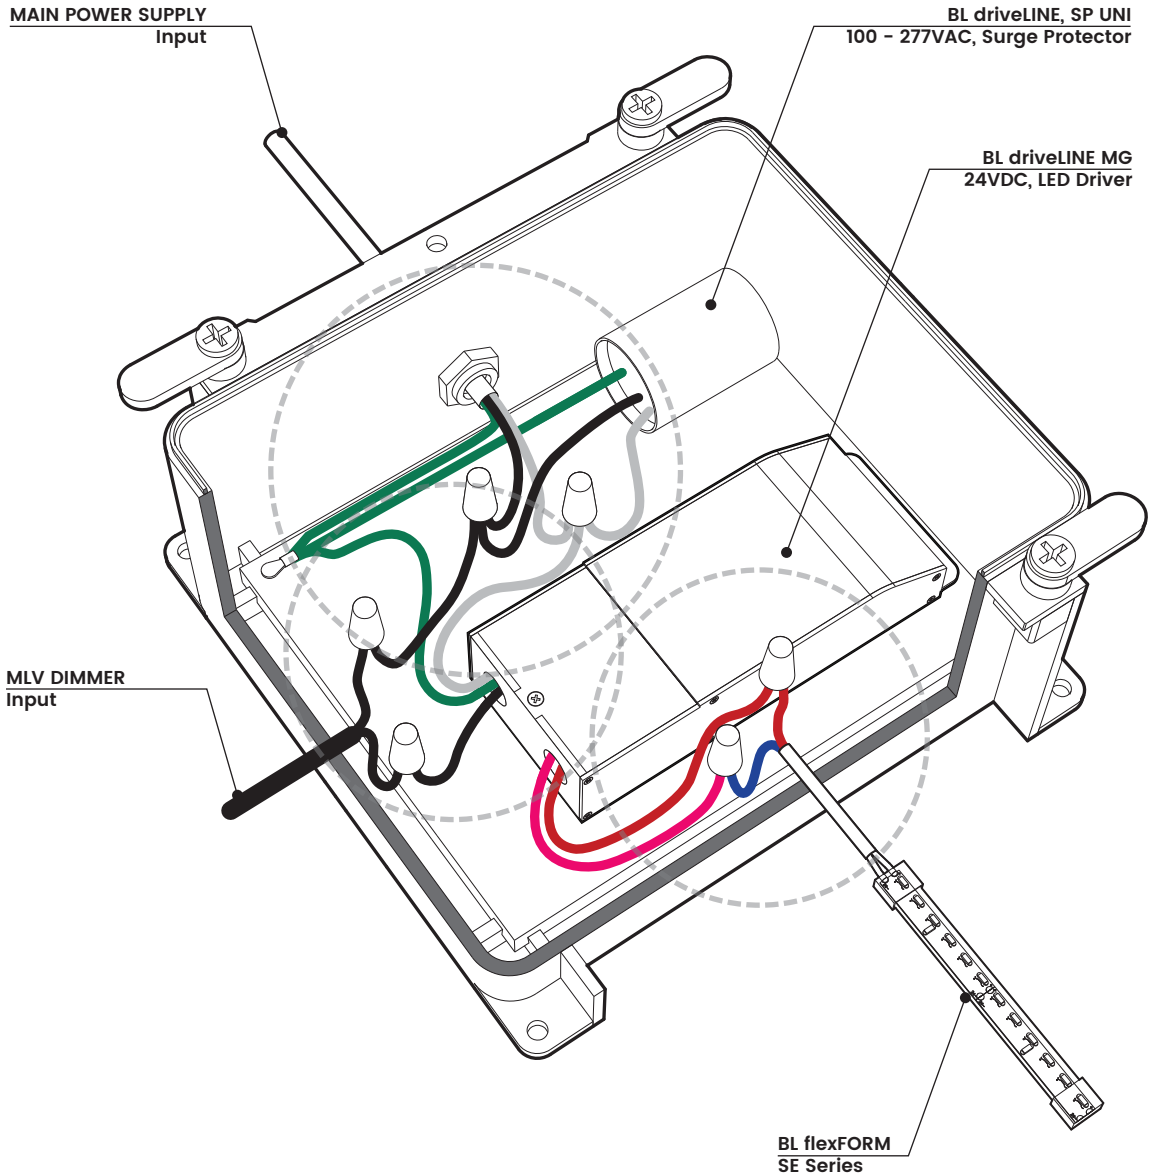

BL flexFORM

Flexible, Linear LED Strip Lighting
Monochromatic, 24VDC, Constant Voltage

SE Series

Printed

MLV DIM

| | | |
|---------|--------|------|
| PROJECT | CLIENT | TYPE |
|---------|--------|------|

Solid State Lighting is sensitive to power fluctuations
Surge protection is highly recommended for all LED lighting products and should be on a designated circuit to protect against premature failure
Lack of surge protection may void your warranty

blighting.com

BL flexFORM

Flexible, Linear LED Strip Lighting
Monochromatic, 24VDC, Constant Voltage

SE Series

Printed

MLV DIM

PROJECT

CLIENT