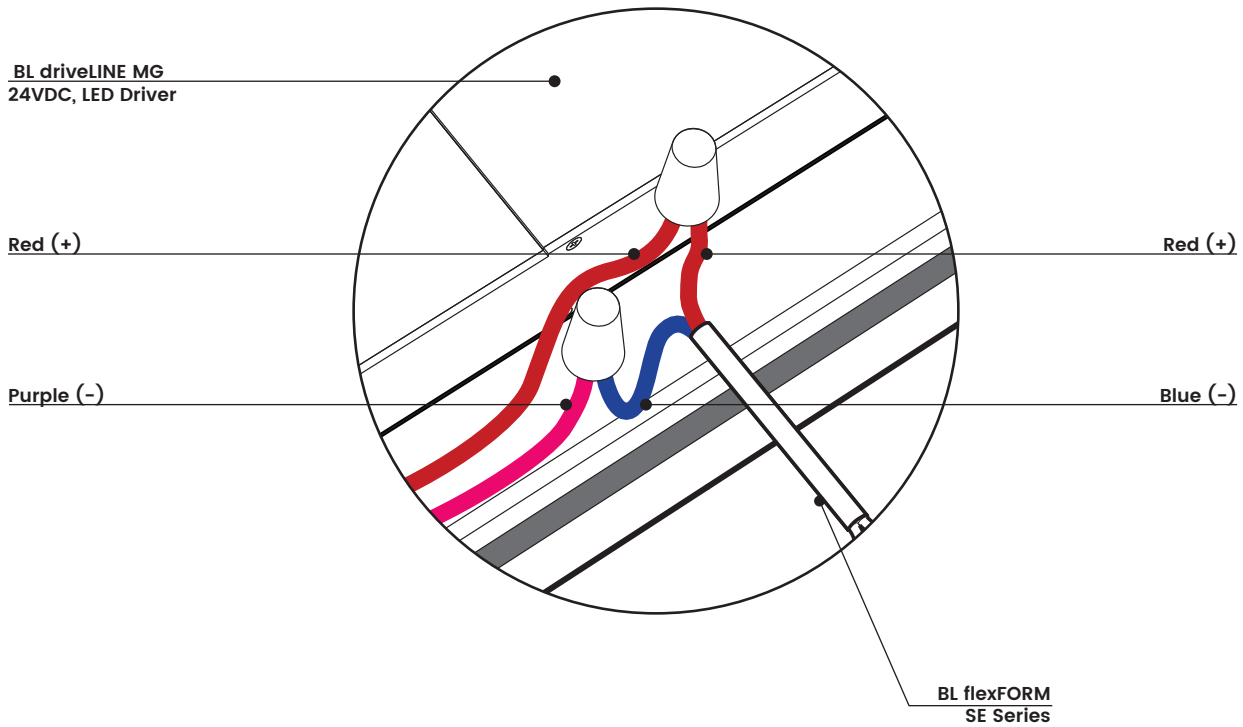

blighting.com

BL flexFORM

Flexible, Linear LED Strip Lighting
Monochromatic, 24VDC, Constant Voltage

SE Series

Printed

MLV DIM

PROJECT

CLIENT