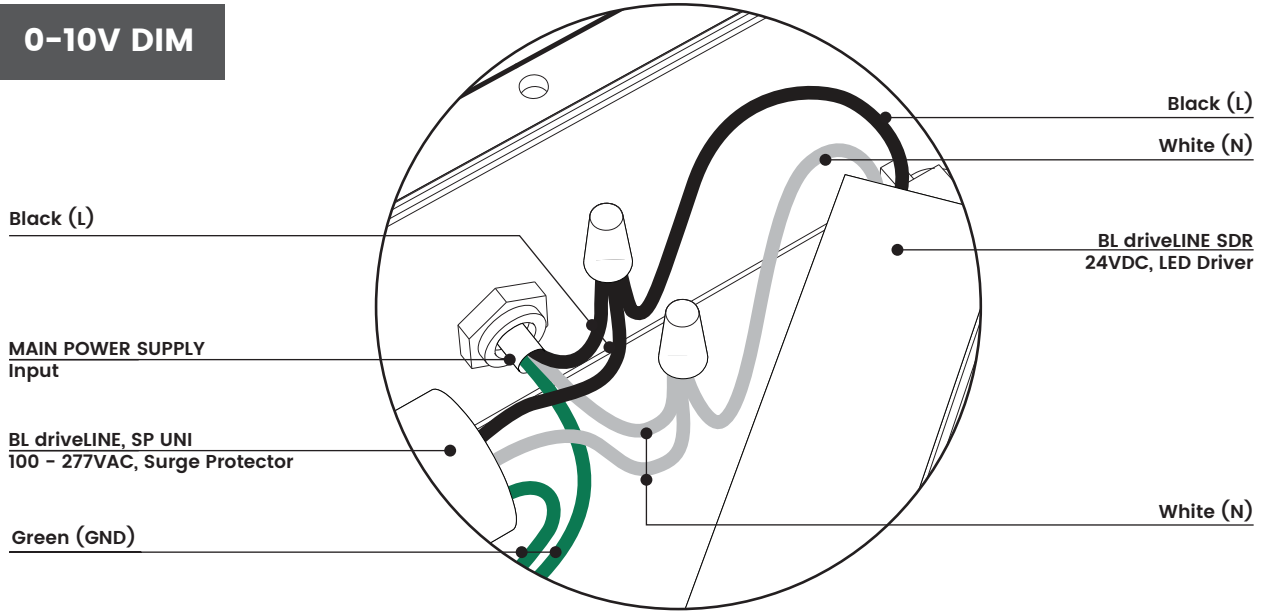

blighting.com

BL flexFORM

Flexible, Linear LED Strip Lighting, Side-Emitting
Monochromatic, 24VDC, Constant Voltage

SE Series

Printed

0-10V DIM

PROJECT CLIENT TYPE

Solid State Lighting is sensitive to power fluctuations
Surge protection is highly recommended for all LED lighting products and should be on a designated circuit to protect against premature failure
Lack of surge protection may void your warranty