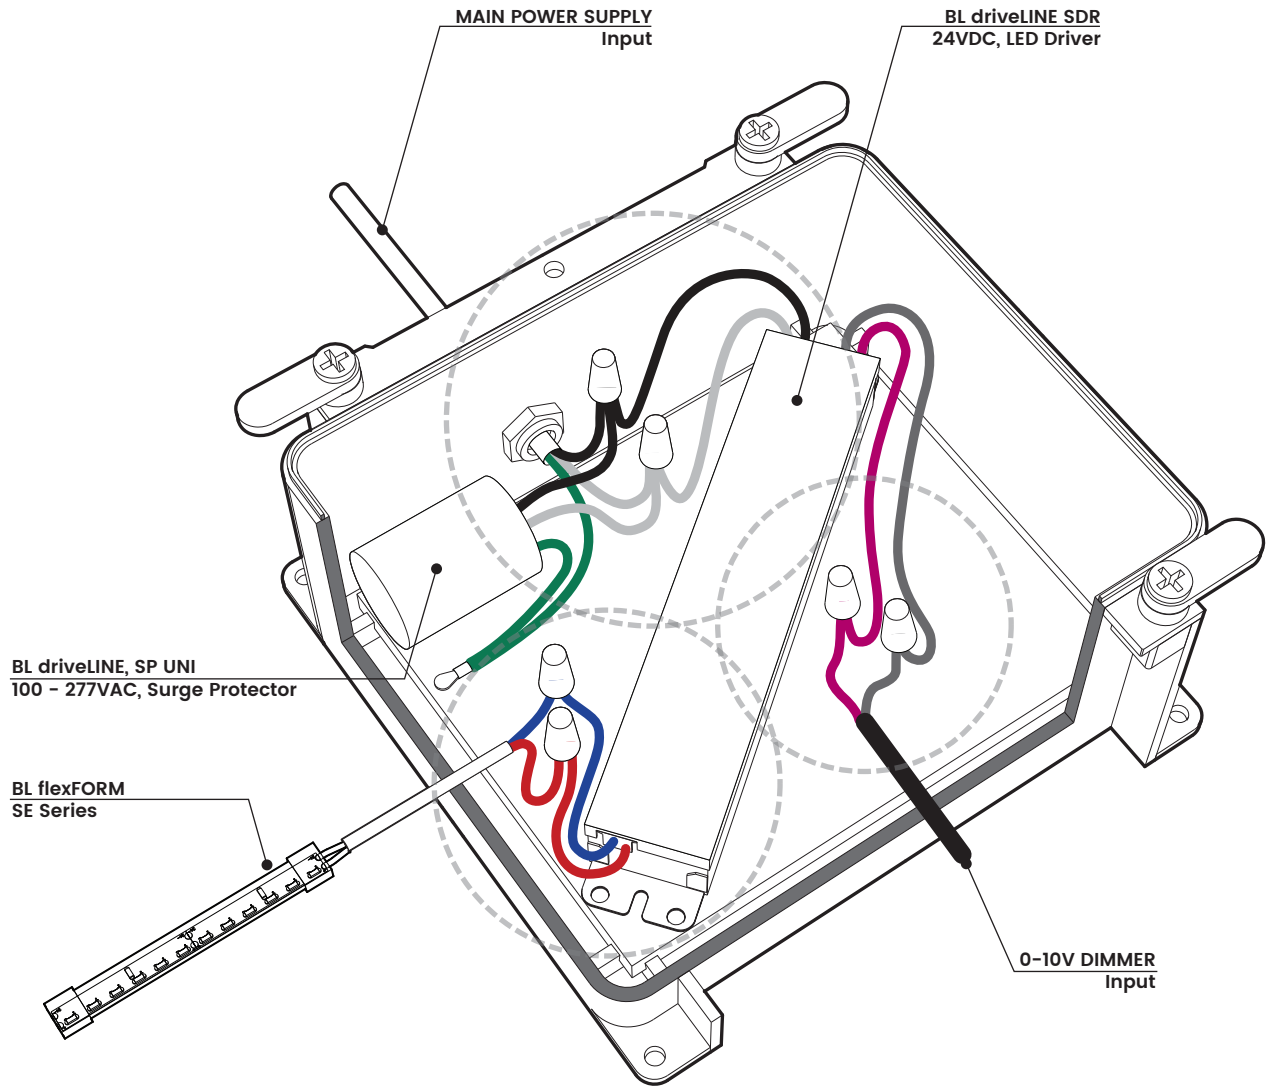

BL flexFORM

Flexible, Linear LED Strip Lighting, Side-Emitting
Monochromatic, 24VDC, Constant Voltage

SE Series

Printed

0-10V DIM

PROJECT	CLIENT	TYPE
---------	--------	------

Solid State Lighting is sensitive to power fluctuations
Surge protection is highly recommended for all LED lighting products and should be on a designated circuit to protect against premature failure
Lack of surge protection may void your warranty

blighting.com

BL flexFORM

Flexible, Linear LED Strip Lighting, Side-Emitting
Monochromatic, 24VDC, Constant Voltage

SE Series

Printed

0-10V DIM

PROJECT CLIENT TYPE

Solid State Lighting is sensitive to power fluctuations
Surge protection is highly recommended for all LED lighting products and should be on a designated circuit to protect against premature failure
Lack of surge protection may void your warranty