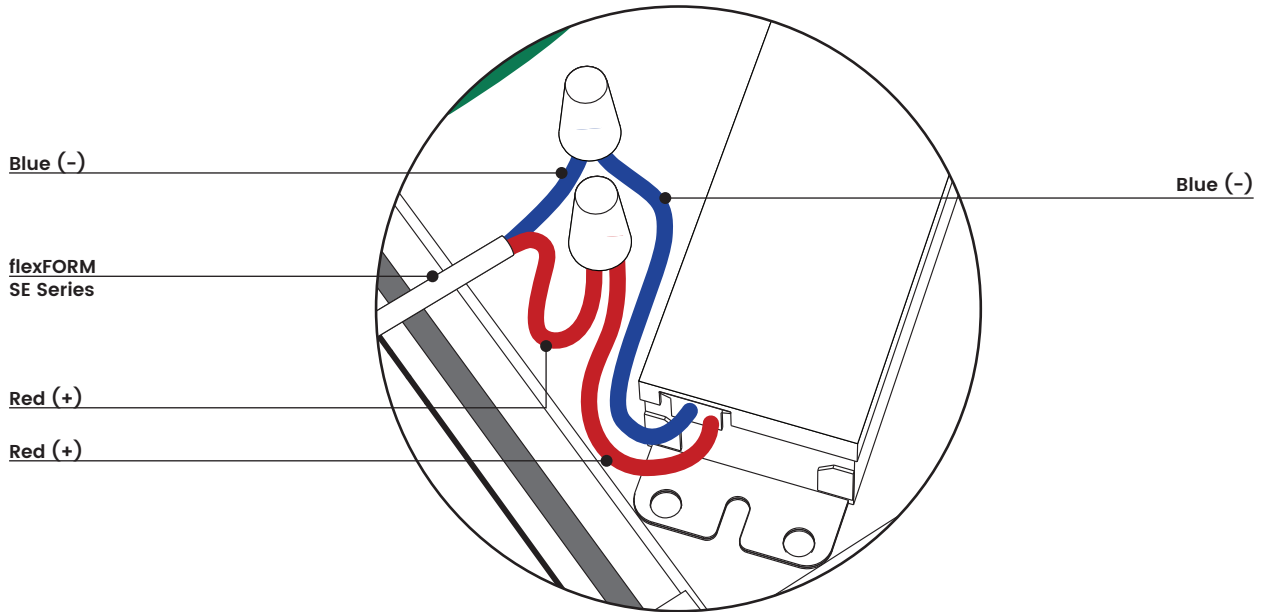

blighting.com

BL flexFORM

Flexible, Linear LED Strip Lighting, Side-Emitting
Monochromatic, 24VDC, Constant Voltage

SE Series

Printed

0-10V DIM

PROJECT CLIENT TYPE

Solid State Lighting is sensitive to power fluctuations
Surge protection is highly recommended for all LED lighting products and should be on a designated circuit to protect against premature failure
Lack of surge protection may void your warranty