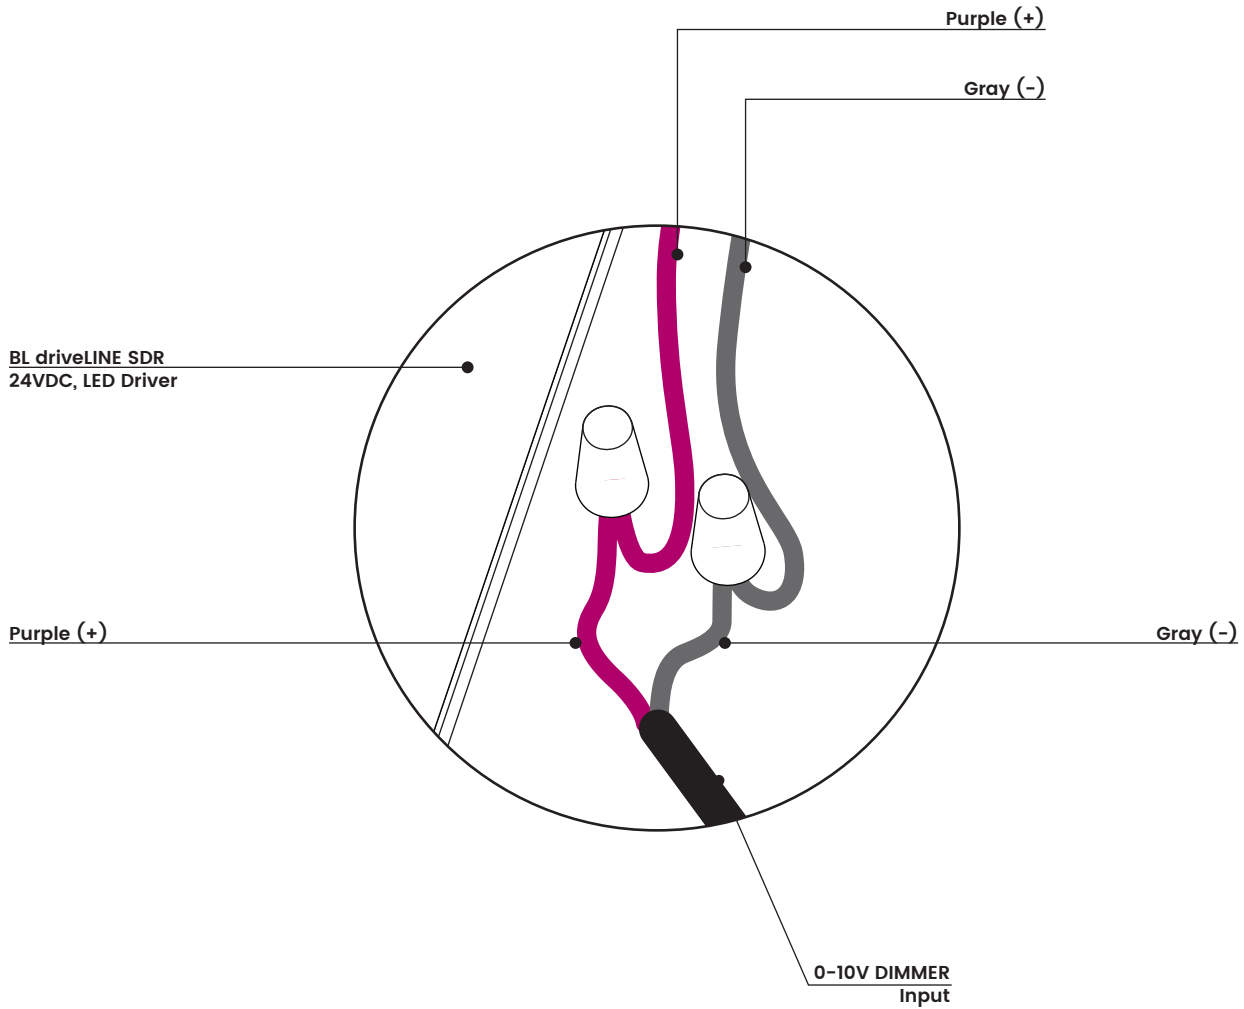

blighting.com

BL flexFORM

Flexible, Linear LED Strip Lighting, Side-Emitting
Monochromatic, 24VDC, Constant Voltage

SE Series

Printed

0-10V DIM

PROJECT CLIENT TYPE

Solid State Lighting is sensitive to power fluctuations
Surge protection is highly recommended for all LED lighting products and should be on a designated circuit to protect against premature failure
Lack of surge protection may void your warranty