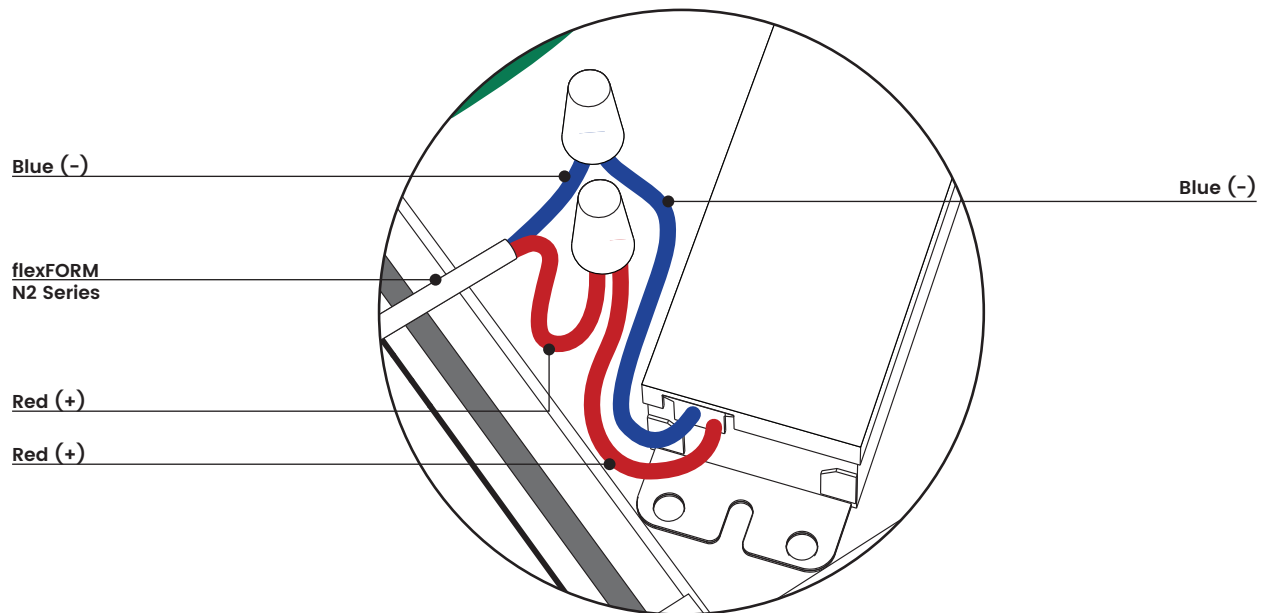

blighting.com

BL flexFORM

Flexible, Linear LED Strip Lighting
Monochromatic, 24VDC, Constant Voltage

N2 Series

Printed

STANDARD (NON-DIM)

PROJECT CLIENT TYPE

Solid State Lighting is sensitive to power fluctuations
Surge protection is highly recommended for all LED lighting products and should be on a designated circuit to protect against premature failure
Lack of surge protection may void your warranty