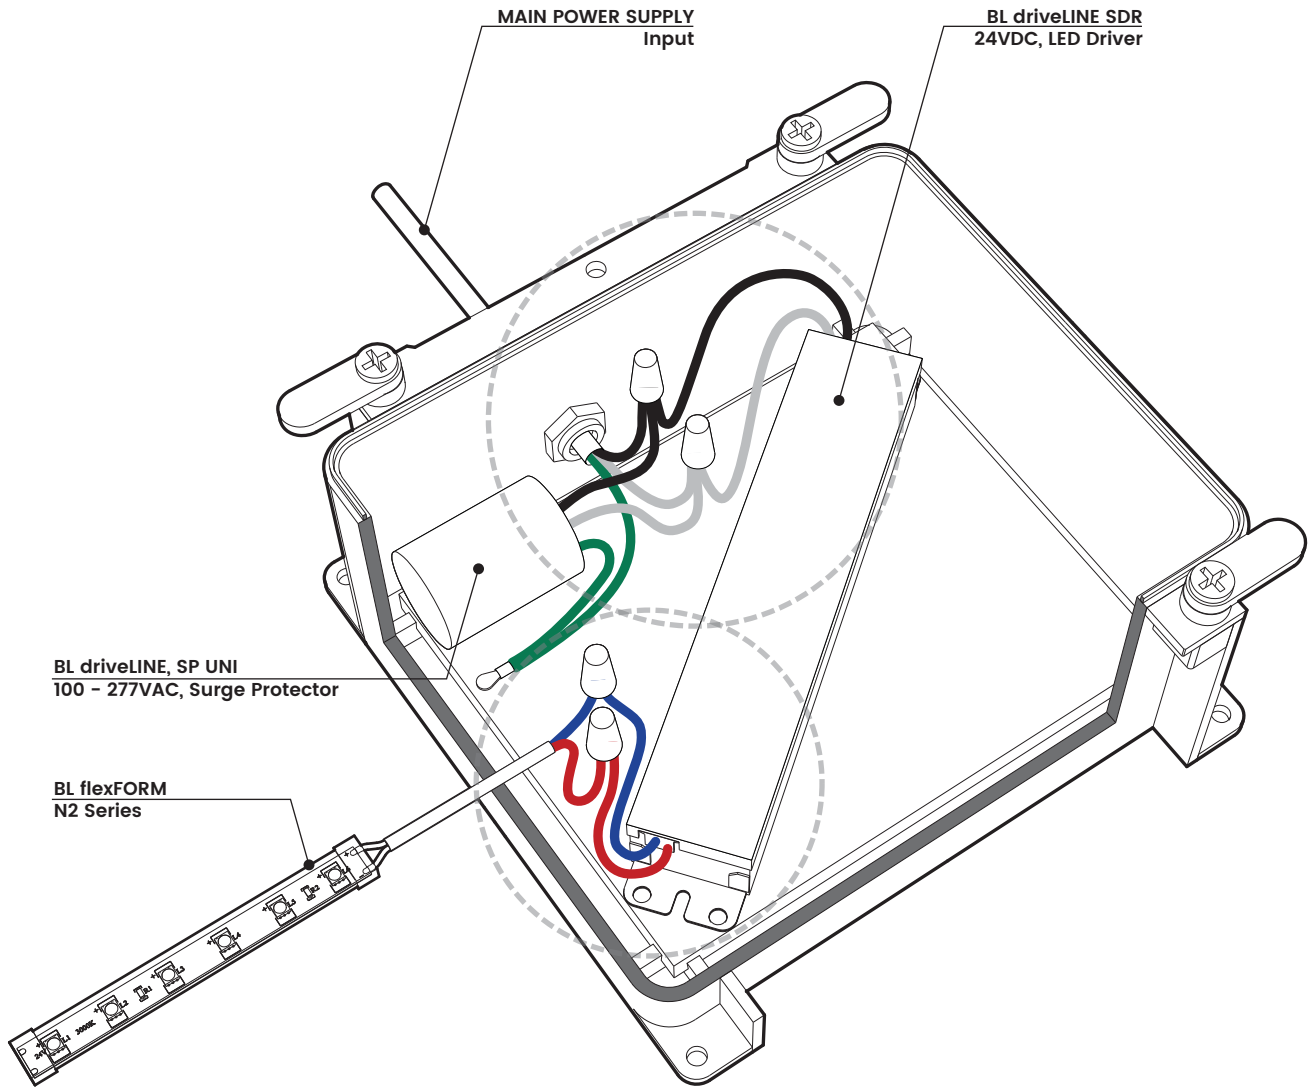

BL flexFORM

Flexible, Linear LED Strip Lighting
Monochromatic, 24VDC, Constant Voltage

N2 Series

Printed

STANDARD (NON-DIM)

PROJECT

CLIENT

TYPE

Solid State Lighting is sensitive to power fluctuations
Surge protection is highly recommended for all LED lighting products and should be on a designated circuit to protect against premature failure
Lack of surge protection may void your warranty

blighting.com

BL flexFORM

Flexible, Linear LED Strip Lighting
Monochromatic, 24VDC, Constant Voltage

N2 Series

Printed

STANDARD (NON-DIM)

PROJECT CLIENT TYPE

Solid State Lighting is sensitive to power fluctuations
Surge protection is highly recommended for all LED lighting products and should be on a designated circuit to protect against premature failure
Lack of surge protection may void your warranty