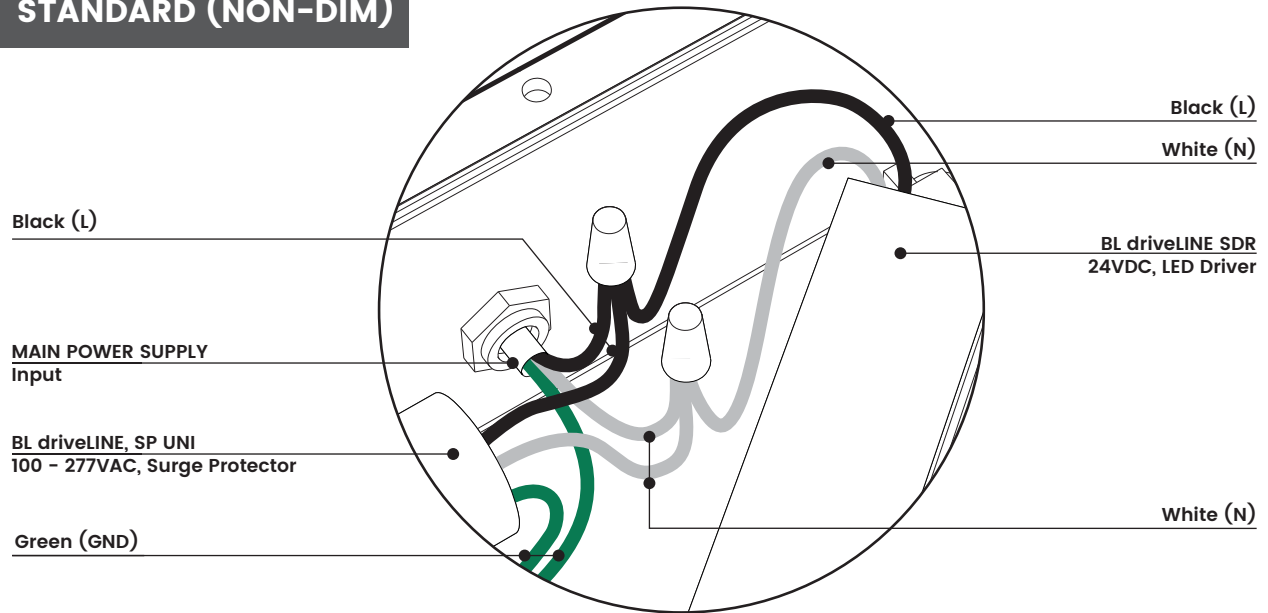

blighting.com

BL flexFORM

Flexible, Linear LED Strip Lighting
Monochromatic, 24VDC, Constant Voltage

N2 Series

Printed

STANDARD (NON-DIM)

PROJECT CLIENT TYPE

Solid State Lighting is sensitive to power fluctuations
Surge protection is highly recommended for all LED lighting products and should be on a designated circuit to protect against premature failure
Lack of surge protection may void your warranty