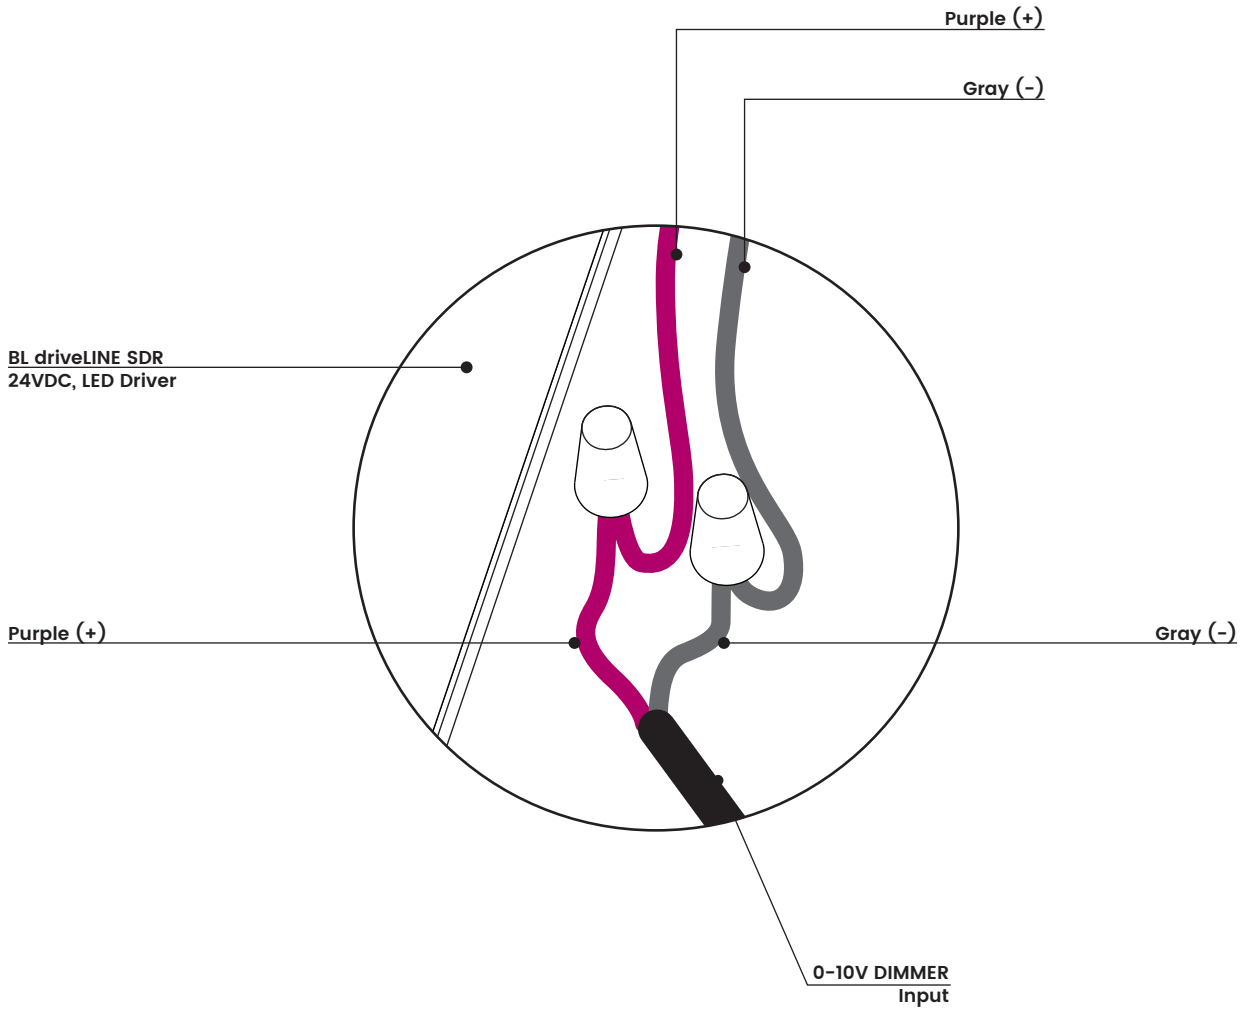

blighting.com

BL flexFORM

Flexible, Linear LED Strip Lighting
Monochromatic, 24VDC, Constant Voltage

N2 Series

Printed

0-10V DIM

PROJECT

CLIENT