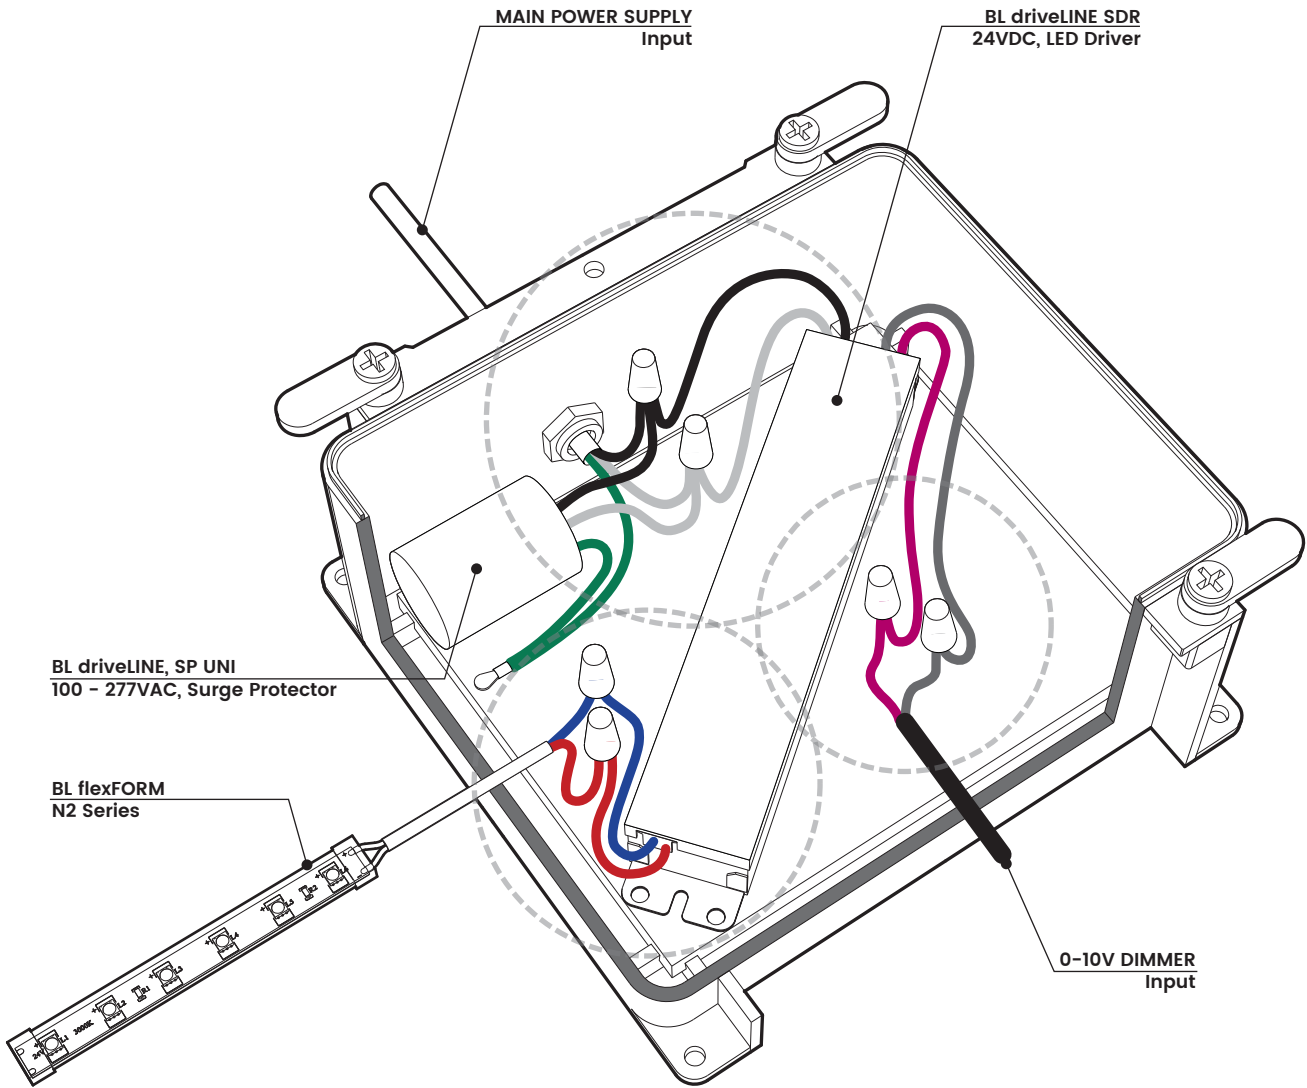

BL flexFORM

Flexible, Linear LED Strip Lighting
Monochromatic, 24VDC, Constant Voltage

N2 Series

Printed

0-10V DIM

PROJECT	CLIENT	TYPE
---------	--------	------

Solid State Lighting is sensitive to power fluctuations
Surge protection is highly recommended for all LED lighting products and should be on a designated circuit to protect against premature failure
Lack of surge protection may void your warranty

blighting.com

BL flexFORM

Flexible, Linear LED Strip Lighting
Monochromatic, 24VDC, Constant Voltage

N2 Series

Printed

0-10V DIM

PROJECT CLIENT TYPE

Solid State Lighting is sensitive to power fluctuations
Surge protection is highly recommended for all LED lighting products and should be on a designated circuit to protect against premature failure
Lack of surge protection may void your warranty