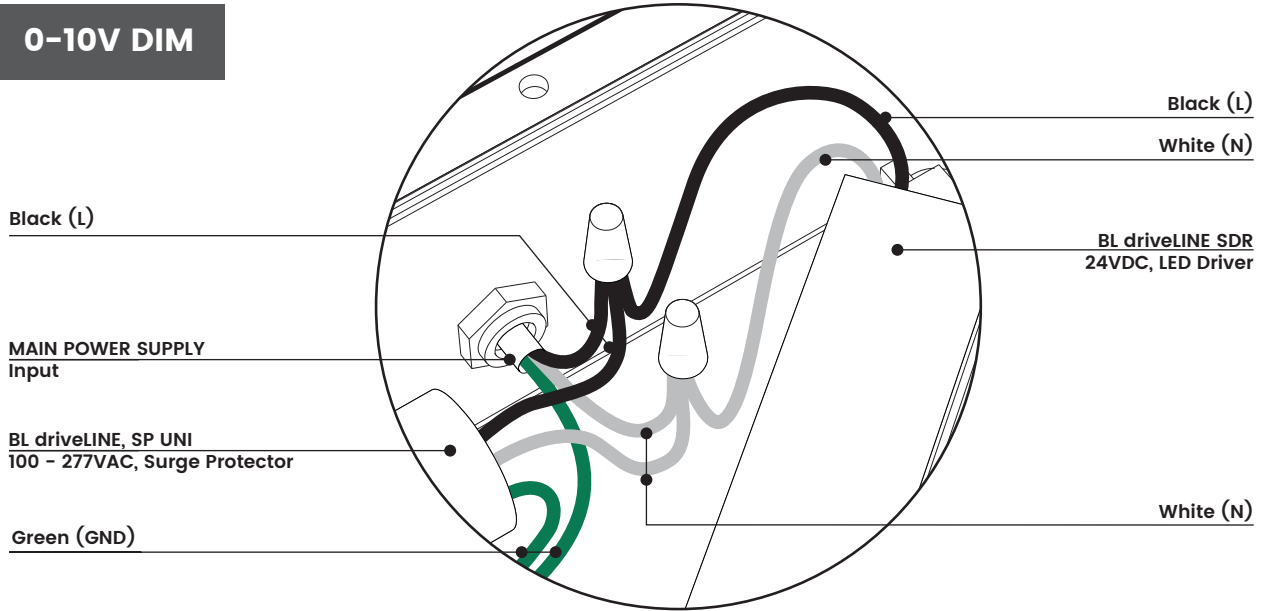

blighting.com

BL flexFORM

Flexible, Linear LED Strip Lighting
Monochromatic, 24VDC, Constant Voltage

N2 Series

Printed

0-10V DIM

PROJECT CLIENT TYPE

Solid State Lighting is sensitive to power fluctuations
Surge protection is highly recommended for all LED lighting products and should be on a designated circuit to protect against premature failure
Lack of surge protection may void your warranty