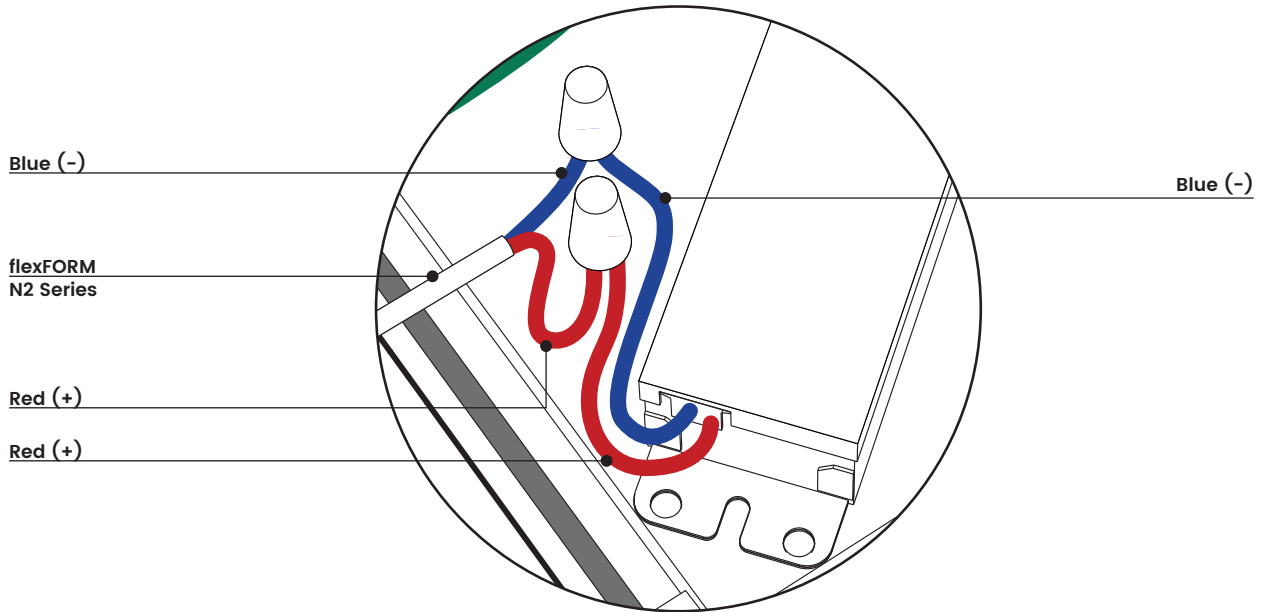

blighting.com

BL flexFORM

Flexible, Linear LED Strip Lighting
Monochromatic, 24VDC, Constant Voltage

N2 Series

Printed

0-10V DIM

PROJECT CLIENT TYPE

Solid State Lighting is sensitive to power fluctuations
Surge protection is highly recommended for all LED lighting products and should be on a designated circuit to protect against premature failure
Lack of surge protection may void your warranty