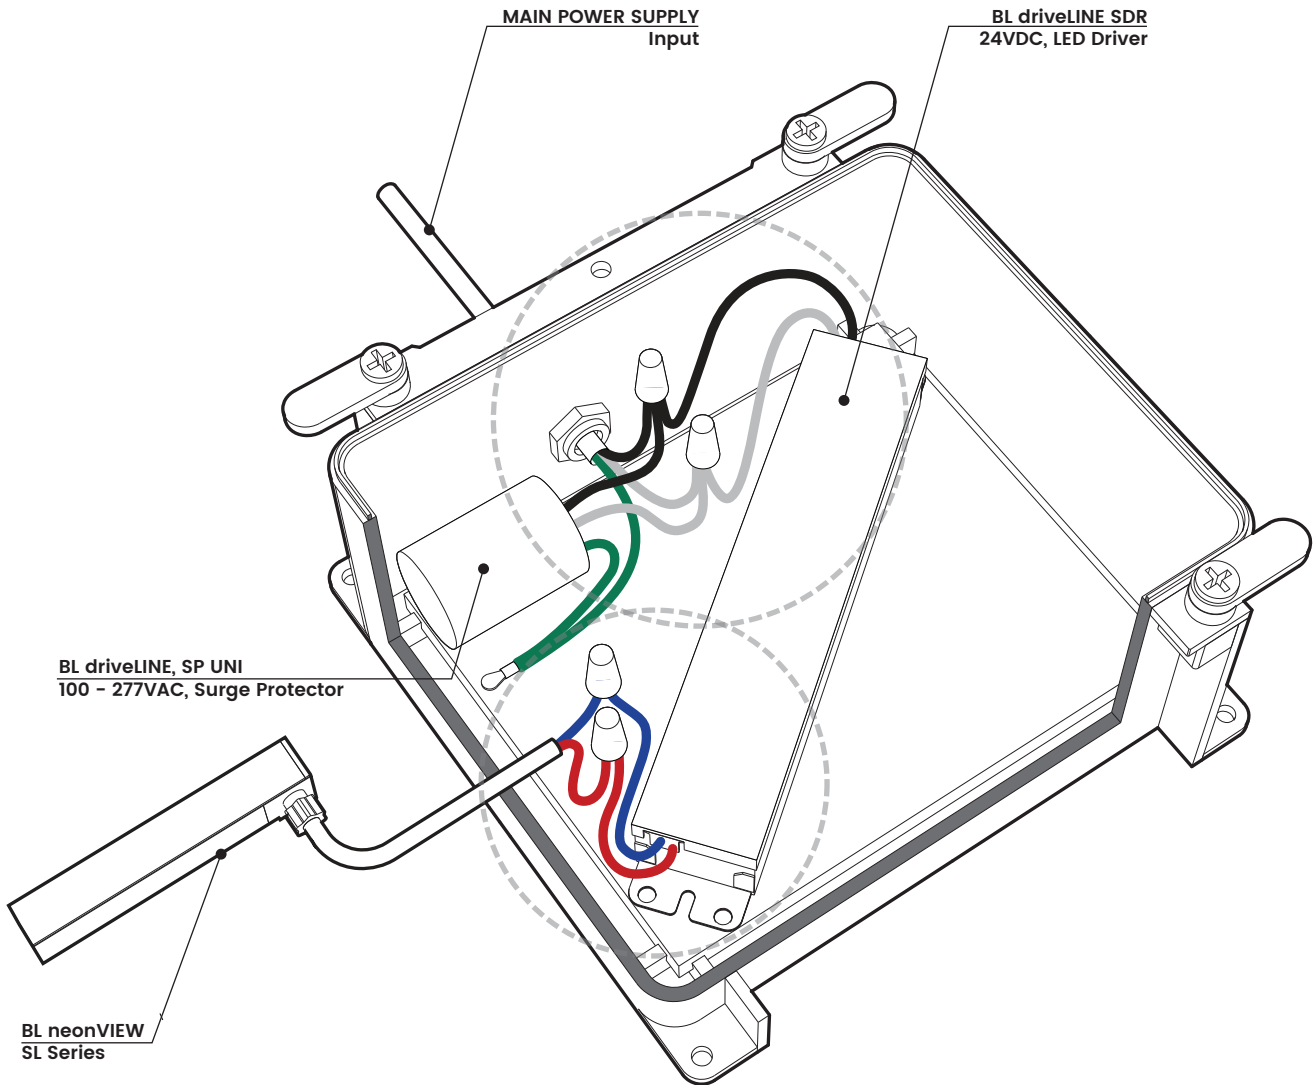

BL neonVIEW

Diffused, Flexible, Linear LED Lighting
Side Emitting, 24VDC, Constant Voltage

SL Series

Printed

STANDARD (NON-DIM)

PROJECT

CLIENT

TYPE

Solid State Lighting is sensitive to power fluctuations
Surge protection is highly recommended for all LED lighting products and should be on a designated circuit to protect against premature failure
Lack of surge protection may void your warranty

blighting.com

BL neonVIEW

Diffused, Flexible, Linear LED Lighting
Side Emitting, 24VDC, Constant Voltage

SL Series

Printed

STANDARD (NON-DIM)

PROJECT CLIENT TYPE

Solid State Lighting is sensitive to power fluctuations
Surge protection is highly recommended for all LED lighting products and should be on a designated circuit to protect against premature failure
Lack of surge protection may void your warranty