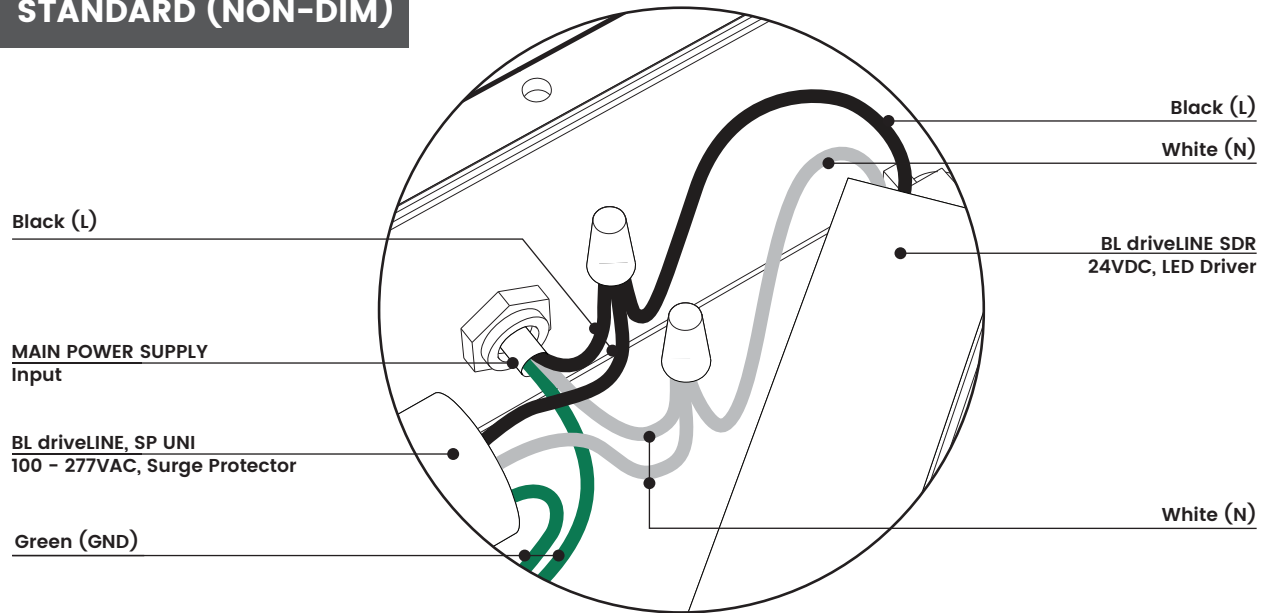

blighting.com

BL neonVIEW

Diffused, Flexible, Linear LED Lighting
Side Emitting, 24VDC, Constant Voltage

SL Series

Printed

STANDARD (NON-DIM)

PROJECT CLIENT TYPE

Solid State Lighting is sensitive to power fluctuations
Surge protection is highly recommended for all LED lighting products and should be on a designated circuit to protect against premature failure
Lack of surge protection may void your warranty