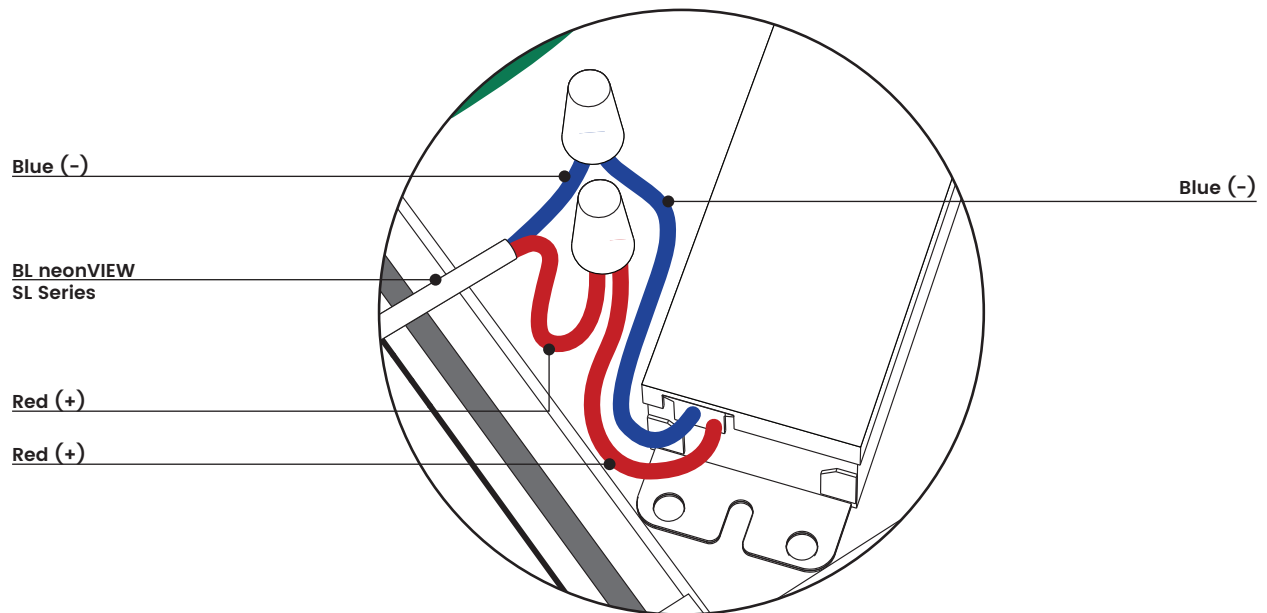

blighting.com

BL neonVIEW

Diffused, Flexible, Linear LED Lighting
Side Emitting, 24VDC, Constant Voltage

SL Series

Printed

STANDARD (NON-DIM)

PROJECT CLIENT TYPE

Solid State Lighting is sensitive to power fluctuations
Surge protection is highly recommended for all LED lighting products and should be on a designated circuit to protect against premature failure
Lack of surge protection may void your warranty