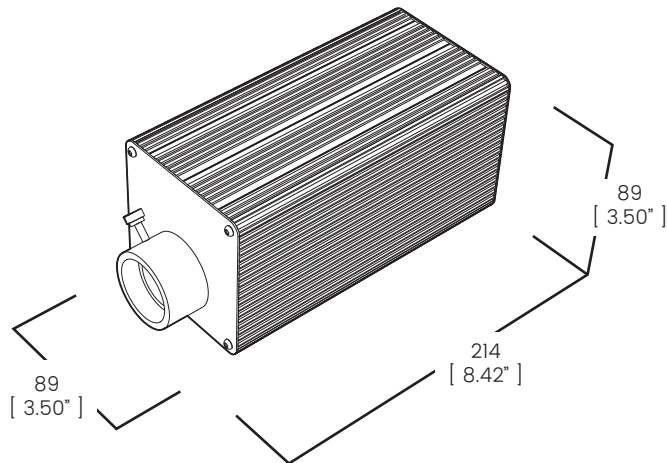

BL fiberSOURCE

LED Light Engine Designed for **BL fiberOPTIC**
22W, Mono or Polychromatic

LV4 Series

Printed

Performance

CCT/Color	Load	Lumens	Efficacy
3000K	22 W/Unit	1580 lm	72 lm/W
4000K	22 W/Unit	1700 lm	77 lm/W
5000K	22 W/Unit	1700 lm	77 lm/W
6500K	22 W/Unit	1980 lm	90 lm/W
RGB	22 W/Unit	880 lm	40 lm/W

Ordering

Series	CCT/Color	Control
BL fiberSOURCE LV4	____ 30 = 3000K 40 = 4000K 50 = 5000K 65 = 6500K MI = RGB	____ NO = Non-Dimming TW = Twinkle Wheel 10V = 0-10V DMX = DMX

Dimensions

PROJECT

CLIENT

TYPE

Solid State Lighting is sensitive to power fluctuations
Surge protection is highly recommended for all LED lighting products and should be on a designated circuit to protect against premature failure
Lack of surge protection may void your warranty

For more information, please download the
BL LIGHTING catalogue

BL LIGHTING. ILLUMINATE EVERYTHING

111 - 8838 Heather St. Vancouver, BC, Canada. V6P 3S8
P: 1-604-874-4405 F: 1-604-321-0445 E: info@bllighting.com
Copyright © 2017 BL INNOVATIVE LIGHTING. All Rights Reserved.

bllighting.com