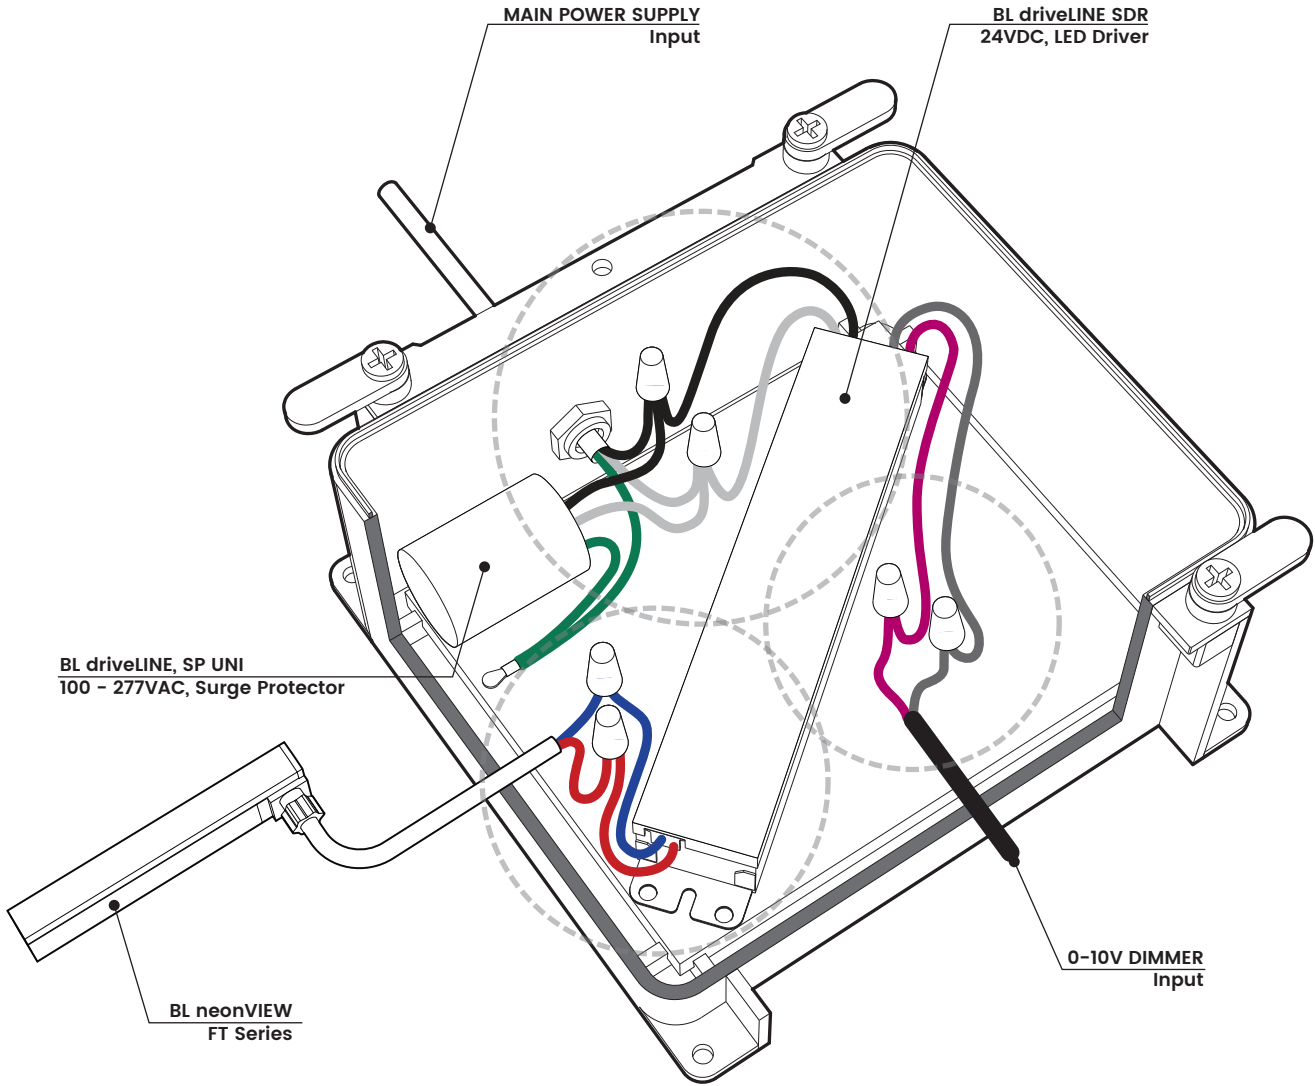

**BL neonVIEW**

Diffused, Flexible, Linear LED Lighting  
Flat Profile, 24VDC, Constant Voltage

**FT Series**

Printed

**0-10V DIM**

PROJECT

CLIENT

TYPE

Solid State Lighting is sensitive to power fluctuations  
Surge protection is highly recommended for all LED lighting products and should be on a designated circuit to protect against premature failure  
Lack of surge protection may void your warranty