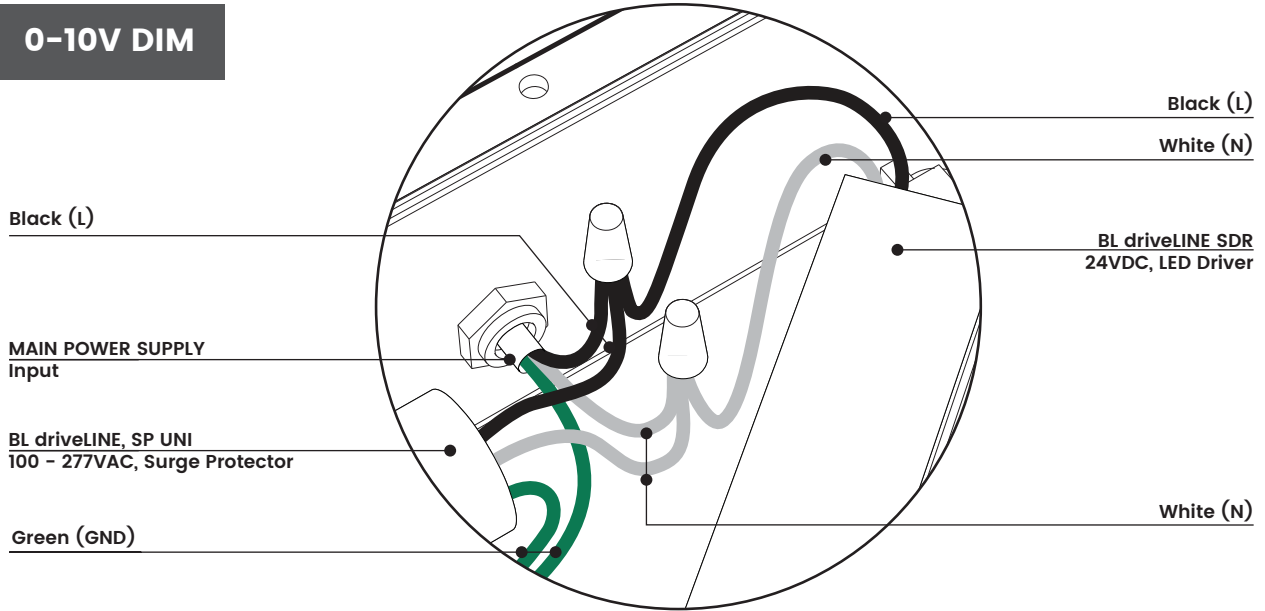

[blighting.com](http://blighting.com)

**BL neonVIEW**

Diffused, Flexible, Linear LED Lighting  
Flat Profile, 24VDC, Constant Voltage

**FT Series**

Printed

**0-10V DIM**

PROJECT  CLIENT  TYPE

Solid State Lighting is sensitive to power fluctuations  
Surge protection is highly recommended for all LED lighting products and should be on a designated circuit to protect against premature failure  
Lack of surge protection may void your warranty