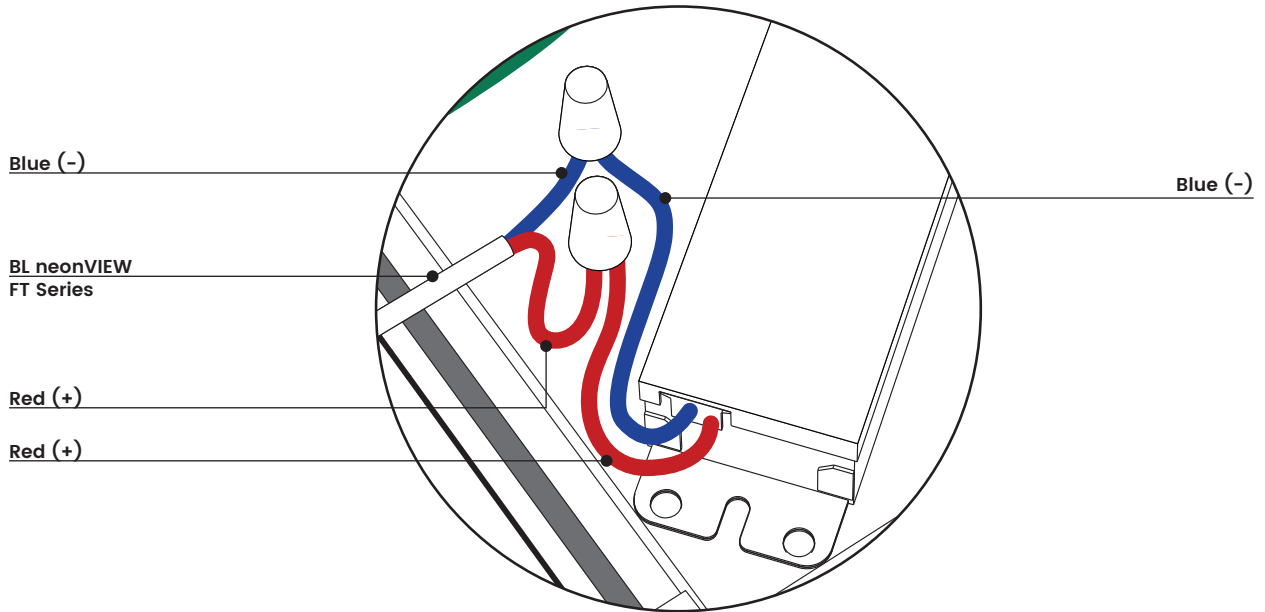

[blighting.com](http://blighting.com)

**BL neonVIEW**

Diffused, Flexible, Linear LED Lighting  
Flat Profile, 24VDC, Constant Voltage

**FT Series**

Printed

**0-10V DIM**

PROJECT  CLIENT  TYPE

Solid State Lighting is sensitive to power fluctuations  
Surge protection is highly recommended for all LED lighting products and should be on a designated circuit to protect against premature failure  
Lack of surge protection may void your warranty