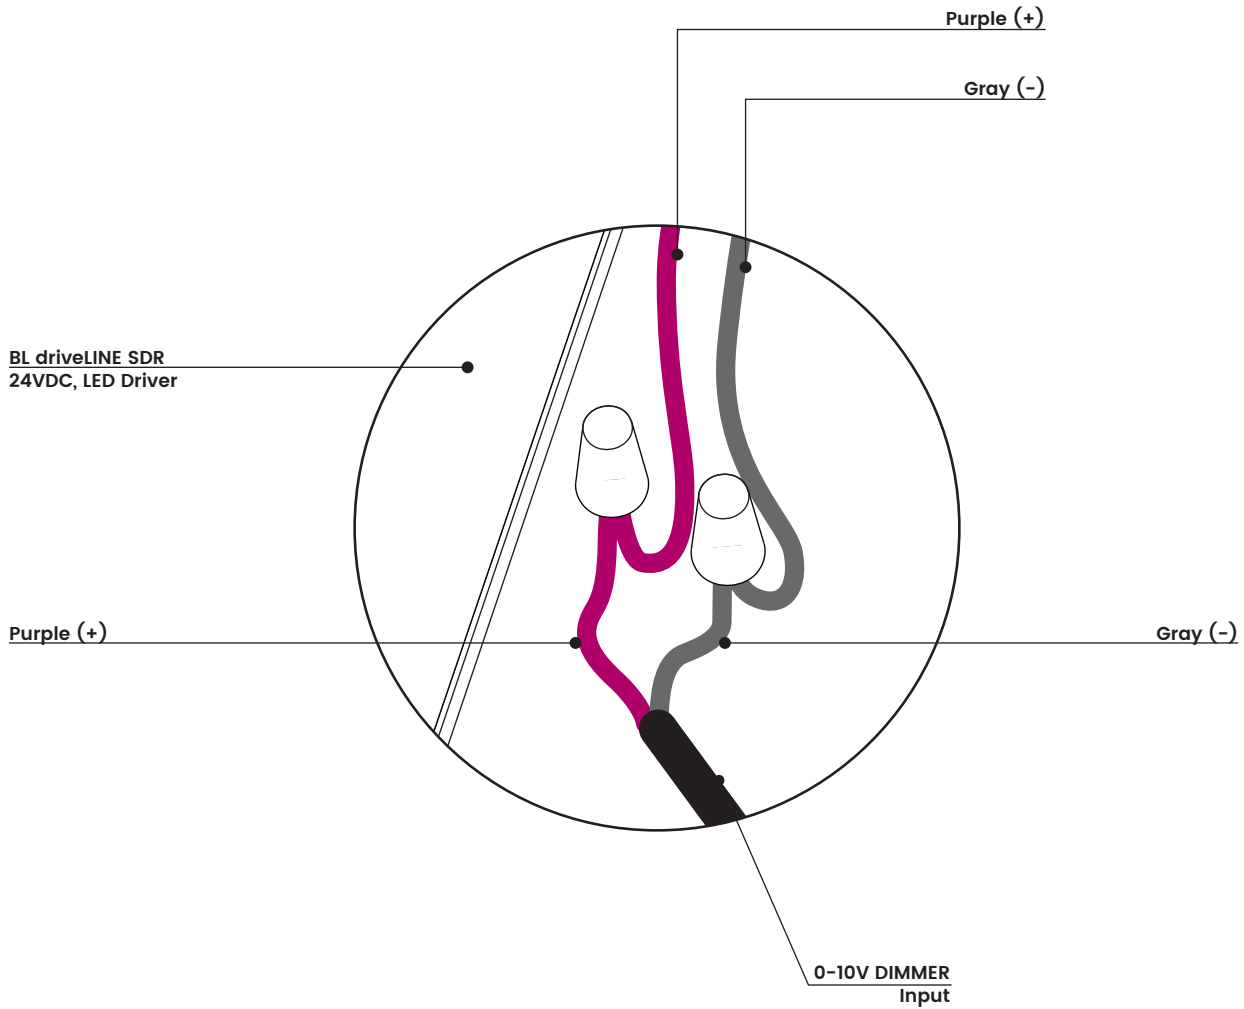

[blighting.com](http://blighting.com)

**BL neonVIEW**

Diffused, Flexible, Linear LED Lighting  
Flat Profile, 24VDC, Constant Voltage

**FT Series**

Printed

**0-10V DIM**

PROJECT

CLIENT