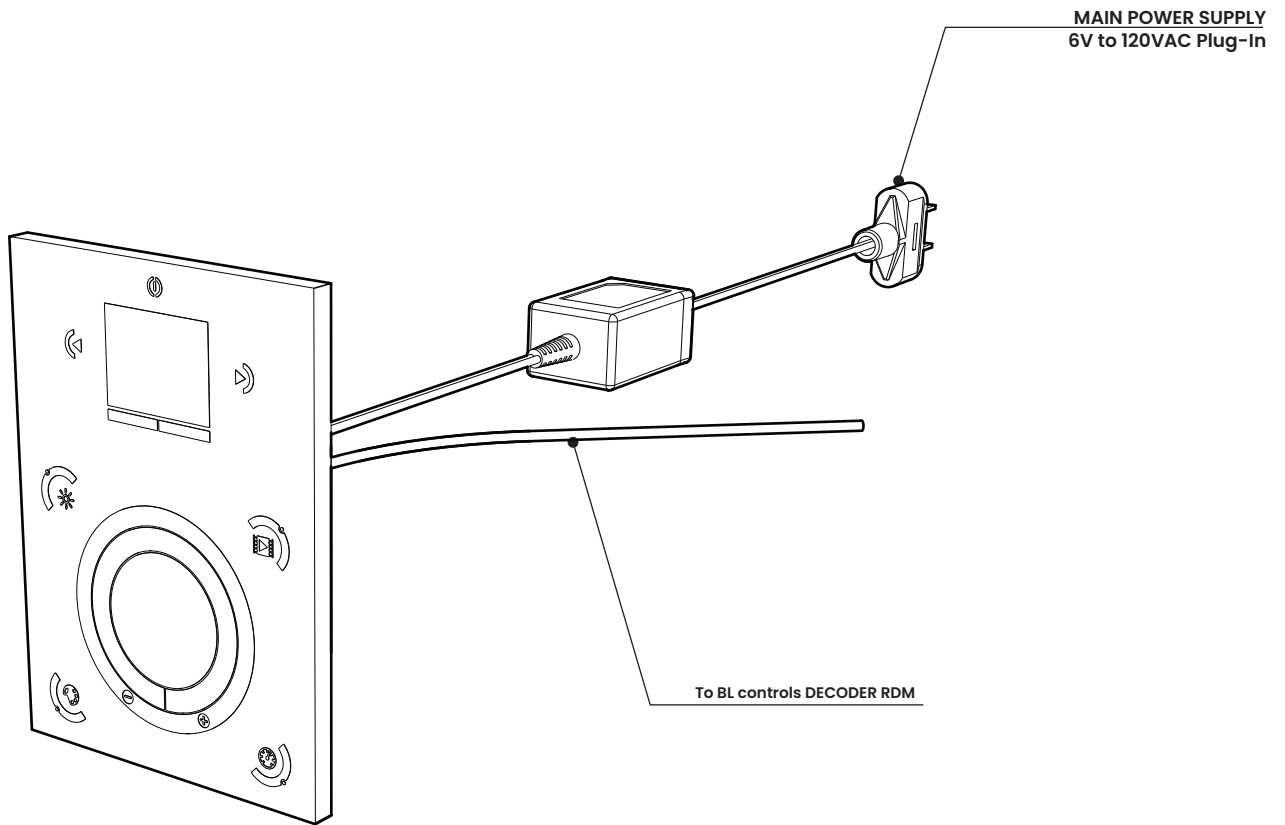

**BL controls**

DMX512 Master Controller  
Programmable

**CATO touch screen + App.**

Printed

PROJECT

CLIENT

TYPE

Solid State Lighting is sensitive to power fluctuations  
Surge protection is highly recommended for all LED lighting products and should be on a designated circuit to protect against premature failure  
Lack of surge protection may void your warranty