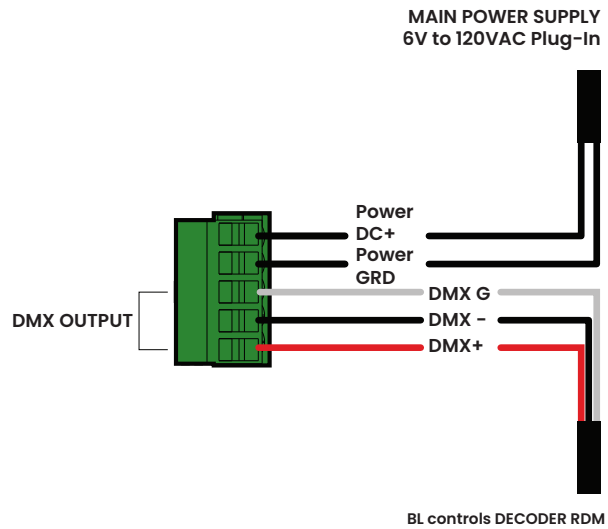

**bllighting.com**

**BL controls**

DMX512 Master Controller  
Programmable

**CATO touch screen + App.**

Printed

PROJECT

CLIENT

TYPE