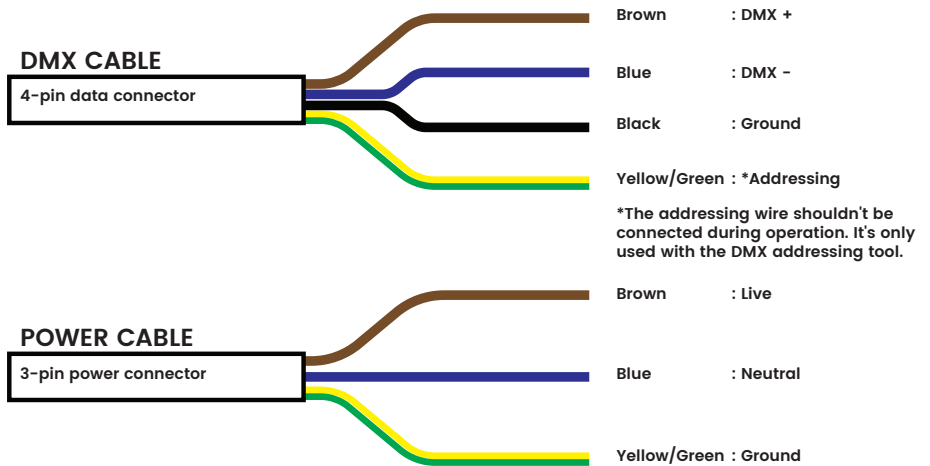

BL areaLINEAR

Linear, DMX controlled LED Wall Washers
150W, Line Voltage

LN1312

Printed

CONNECTIONS

Power and DMX XLR 3Pins

***All devices in a DMX512 system must be connected in a "daisy chain" fashion. It is not permissible to have branching or splitting runs.**