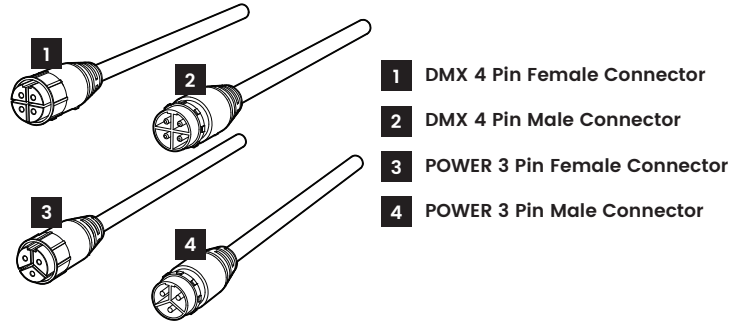

BL areaLINEAR

Linear, DMX controlled LED Wall Washers
150W, Line Voltage

LN1312

Printed

CONNECTIONS

Power and DMX XLR 3Pins

***All devices in a DMX512 system must be connected in a "daisy chain" fashion. It is not permissible to have branching or splitting runs.**