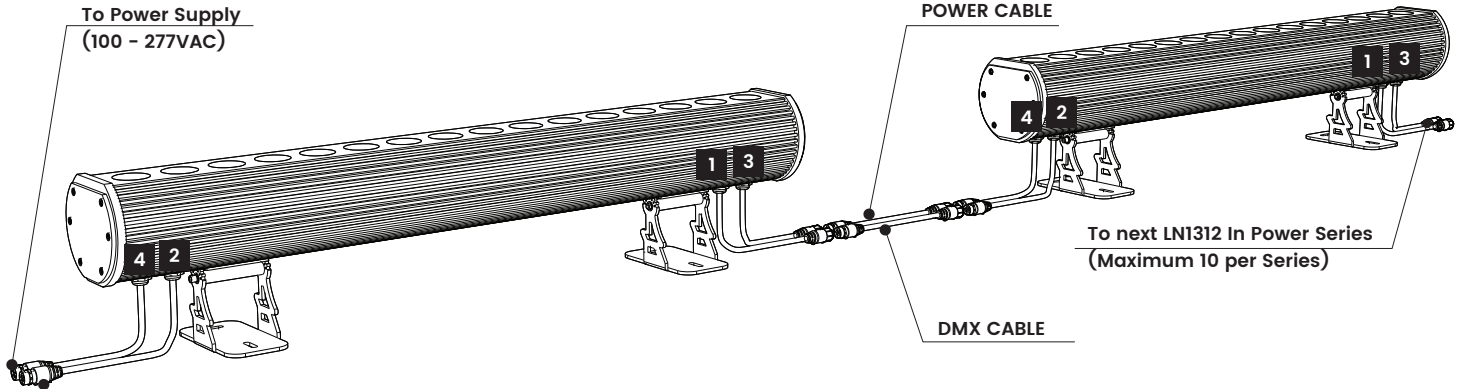

BL areaLINEAR

Linear, DMX controlled LED Wall Washers
150W, Line Voltage

LN1312

Printed

CONNECTIONS

Power and DMX XLR 3Pins

***All devices in a DMX512 system must be connected in a "daisy chain" fashion. It is not permissible to have branching or splitting runs.**