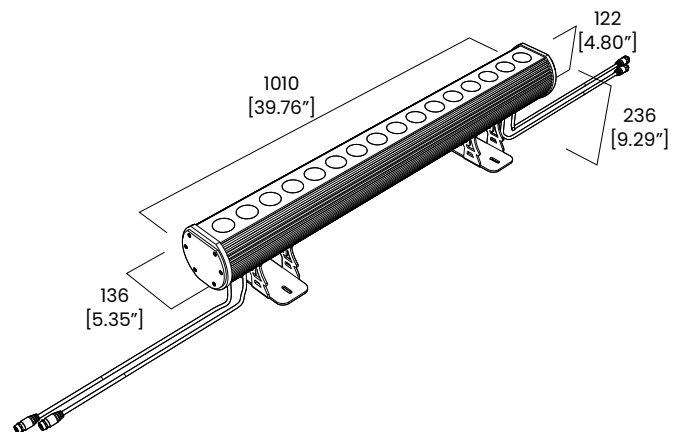

Dimensions

BL LIGHTING ILLUMINATE EVERYTHING

111 - 8838 Heather St. Vancouver, BC, Canada. V6P 3S8
P: 1-804-874-4405 E: info@bllighting.com
Copyright © BL INNOVATIVE LIGHTING. All Rights Reserved.

Solid State Lighting is sensitive to power fluctuations. Surge protection is highly recommended for all LED lighting products and should be on a dedicated circuit to protect against premature failure. Lack of surge protection may void your warranty.

Designed & Assembled in North America.

Specifications subject to change without notice. Please refer to our website at bllighting.com for current technical data.

For more information, please download the BL LIGHTING catalog

bllighting.com