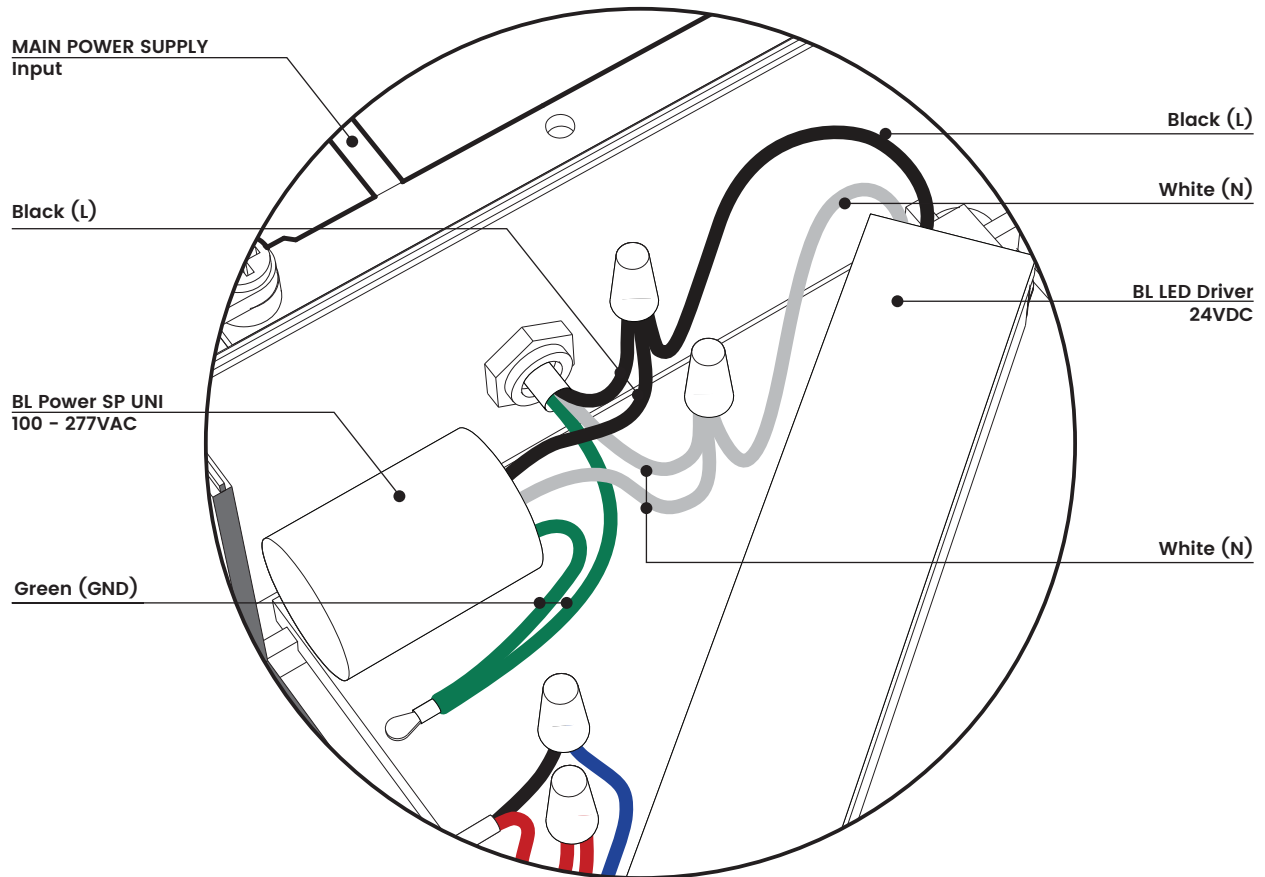

BL LIGHTING WIRING

Standard
(Non-Dimming)

Printed

PROJECT CLIENT TYPE

Solid State Lighting is sensitive to power fluctuations
Surge protection is highly recommended for all LED lighting products and should be on a designated circuit to protect against premature failure
Lack of surge protection may void your warranty

For more information, please download the
BL LIGHTING catalogue