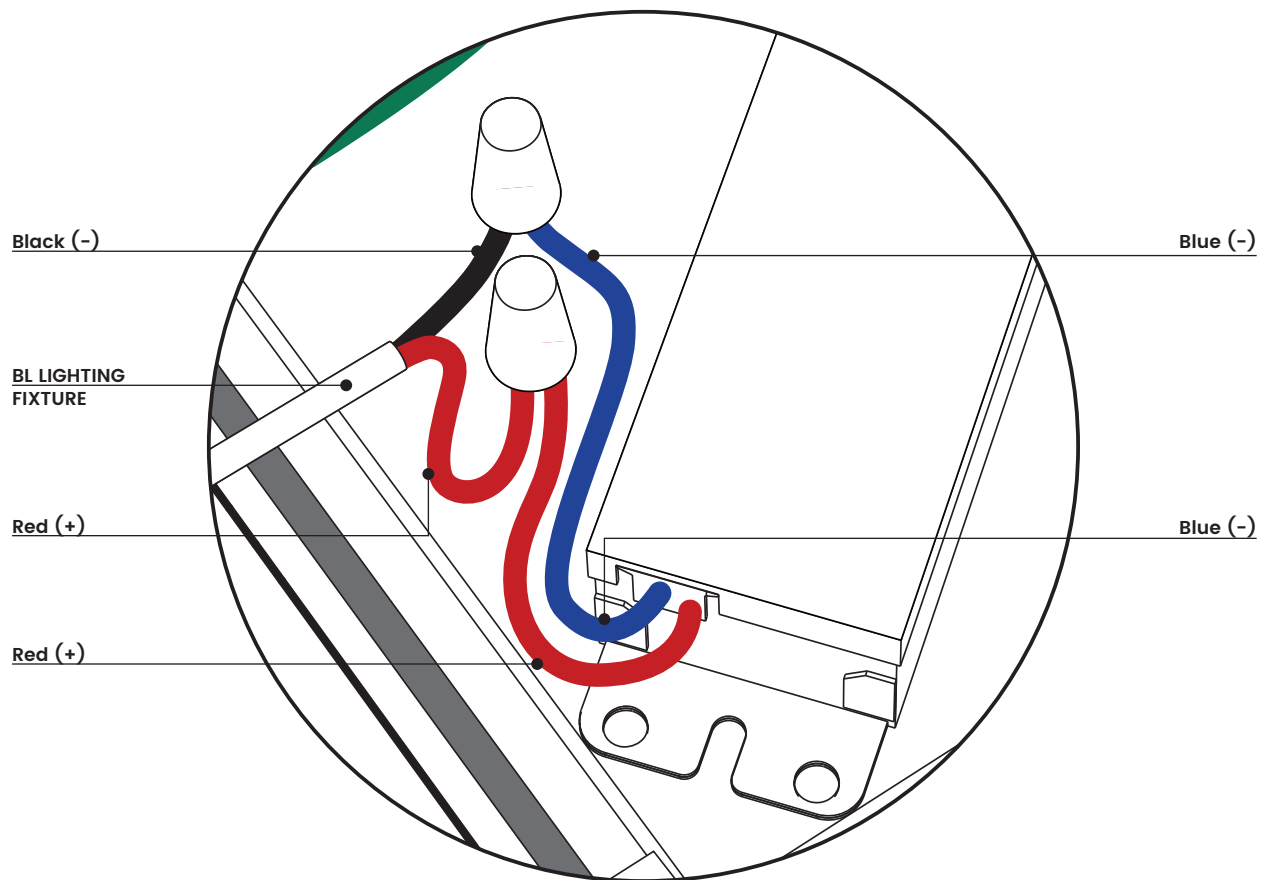

BL LIGHTING WIRING

Standard
(Non-Dimming)

Printed

PROJECT

CLIENT

TYPE

Solid State Lighting is sensitive to power fluctuations
Surge protection is highly recommended for all LED lighting products and should be on a designated circuit to protect against premature failure
Lack of surge protection may void your warranty

For more information, please download the
BL LIGHTING catalogue

BL LIGHTING. ILLUMINATE EVERYTHING

111 - 8838 Heather St. Vancouver, BC, Canada. V6P 3S8
P: 1-604-874-4405 E: info@blighting.com
Copyright © BL INNOVATIVE LIGHTING. All Rights Reserved.

blighting.com