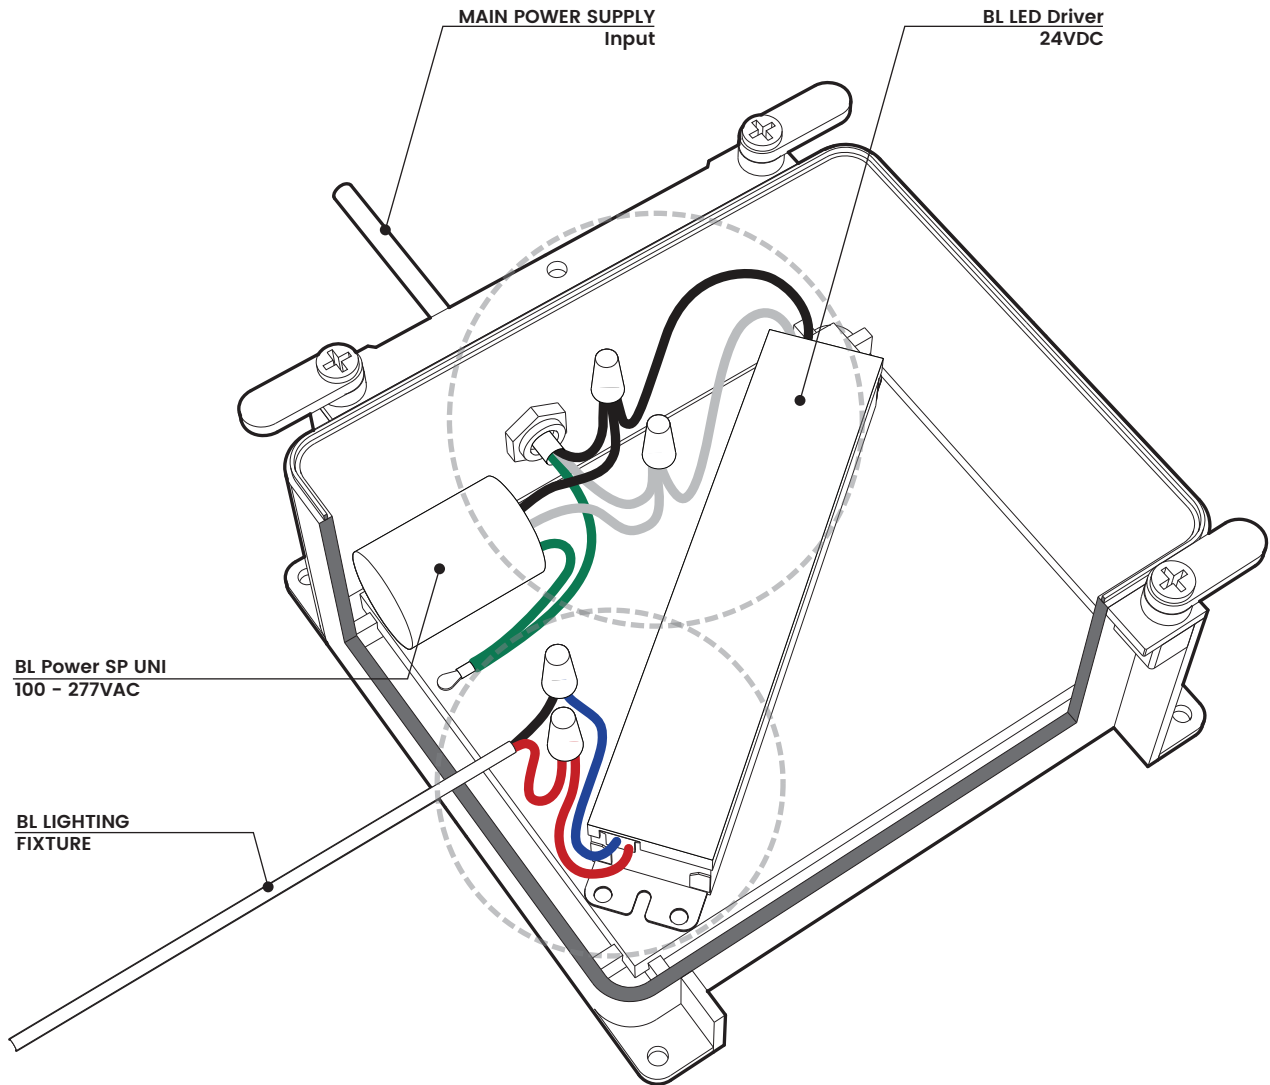

**BL LIGHTING WIRING**

**Standard**  
(Non-Dimming)

Printed

PROJECT

CLIENT

TYPE

Solid State Lighting is sensitive to power fluctuations  
Surge protection is highly recommended for all LED lighting products and should be on a designated circuit to protect against premature failure  
Lack of surge protection may void your warranty